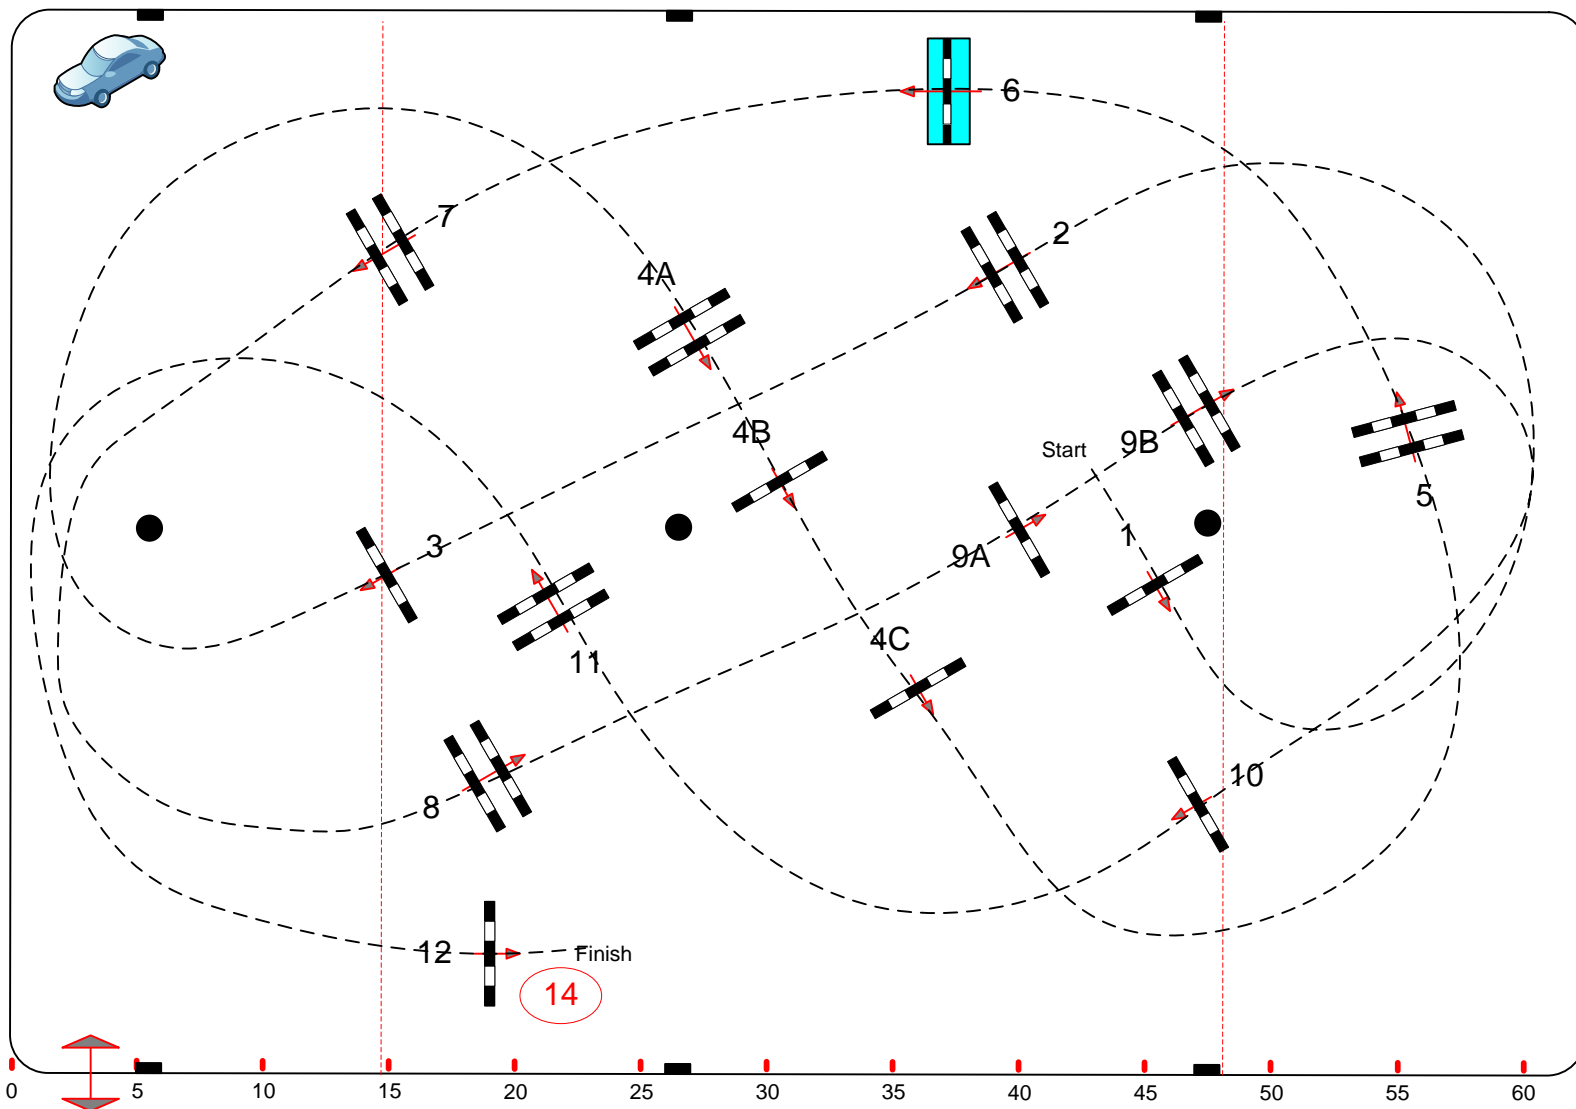

Class No.:
FINALES CLASSIC TOUR SENIORS
1M30/1M40

LIEGE 2018 CSI ****

JUMP OFF

2-3-4AB-5-6-9B-10-14

Competition with one jump-off

mercredi 31 octobre 2018

Start: 0:00

Table: A
 National RG:
 FEI RG / Art. 238.2.2
 Height: 1.30/1,40 m

Speed: 350 m/min

Length: 440 m
 Time allowed: 76 sec
 Time limit: 152 sec

Obstacles: 1 TO 12
 Efforts: 15
 Penalty sec
 Closed combination:

Jump-off:
0
 Length: 290 m
 Time allowed: 50 sec
 Time limit: 100 sec

2nd Jump-off:
 Length: 0 m
 Time allowed: 0 sec
 Time limit: 0 sec

Frank Van Humbeeck (Bel)

And team

JURY