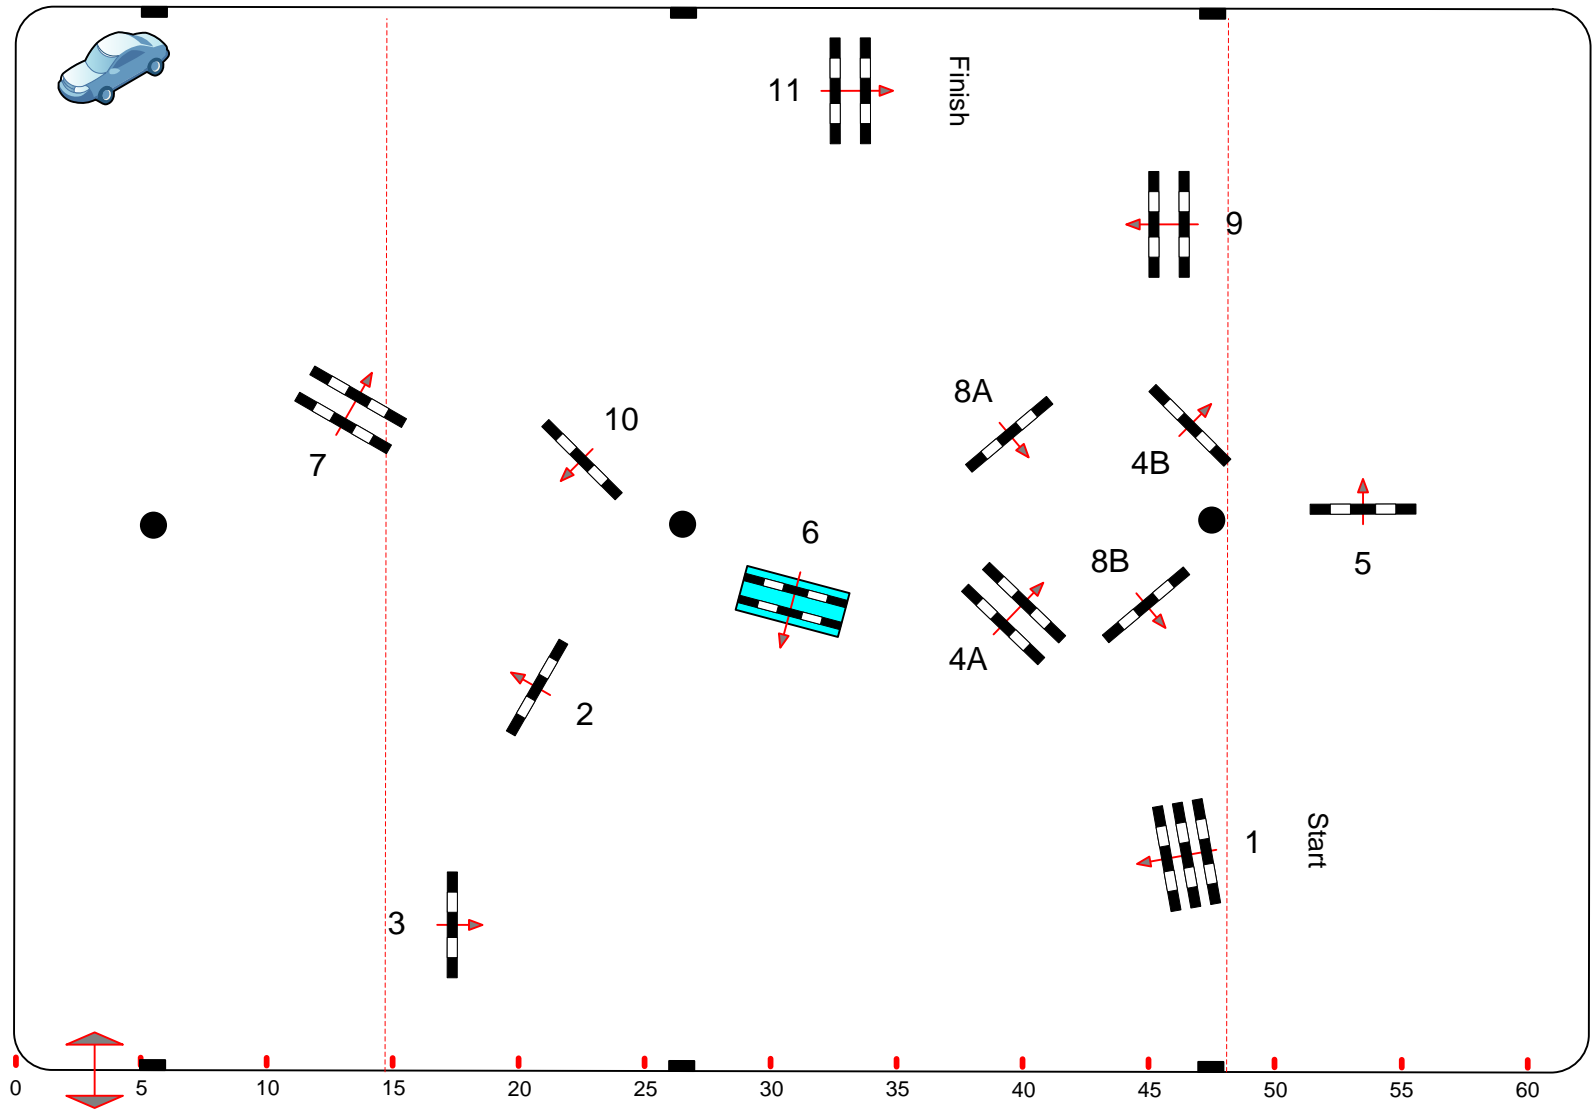

Class No.: 4

LIEGE 2018 CSI ****

CSI 4*

BAR C

vendredi 2 novembre 2018

Table: A
National RG:
FEI RG / Art. 239
Height: 1,45 m

Speed: 350 m/min

120s

Obstacles: 1 TO 11
Efforts: 13
Penalty sec: 4
Closed combination:

Length: 0 m
Time allowed: 0 sec
Time limit: 0 sec

Frank Van Humbeeck (Bel)

And team

JURY