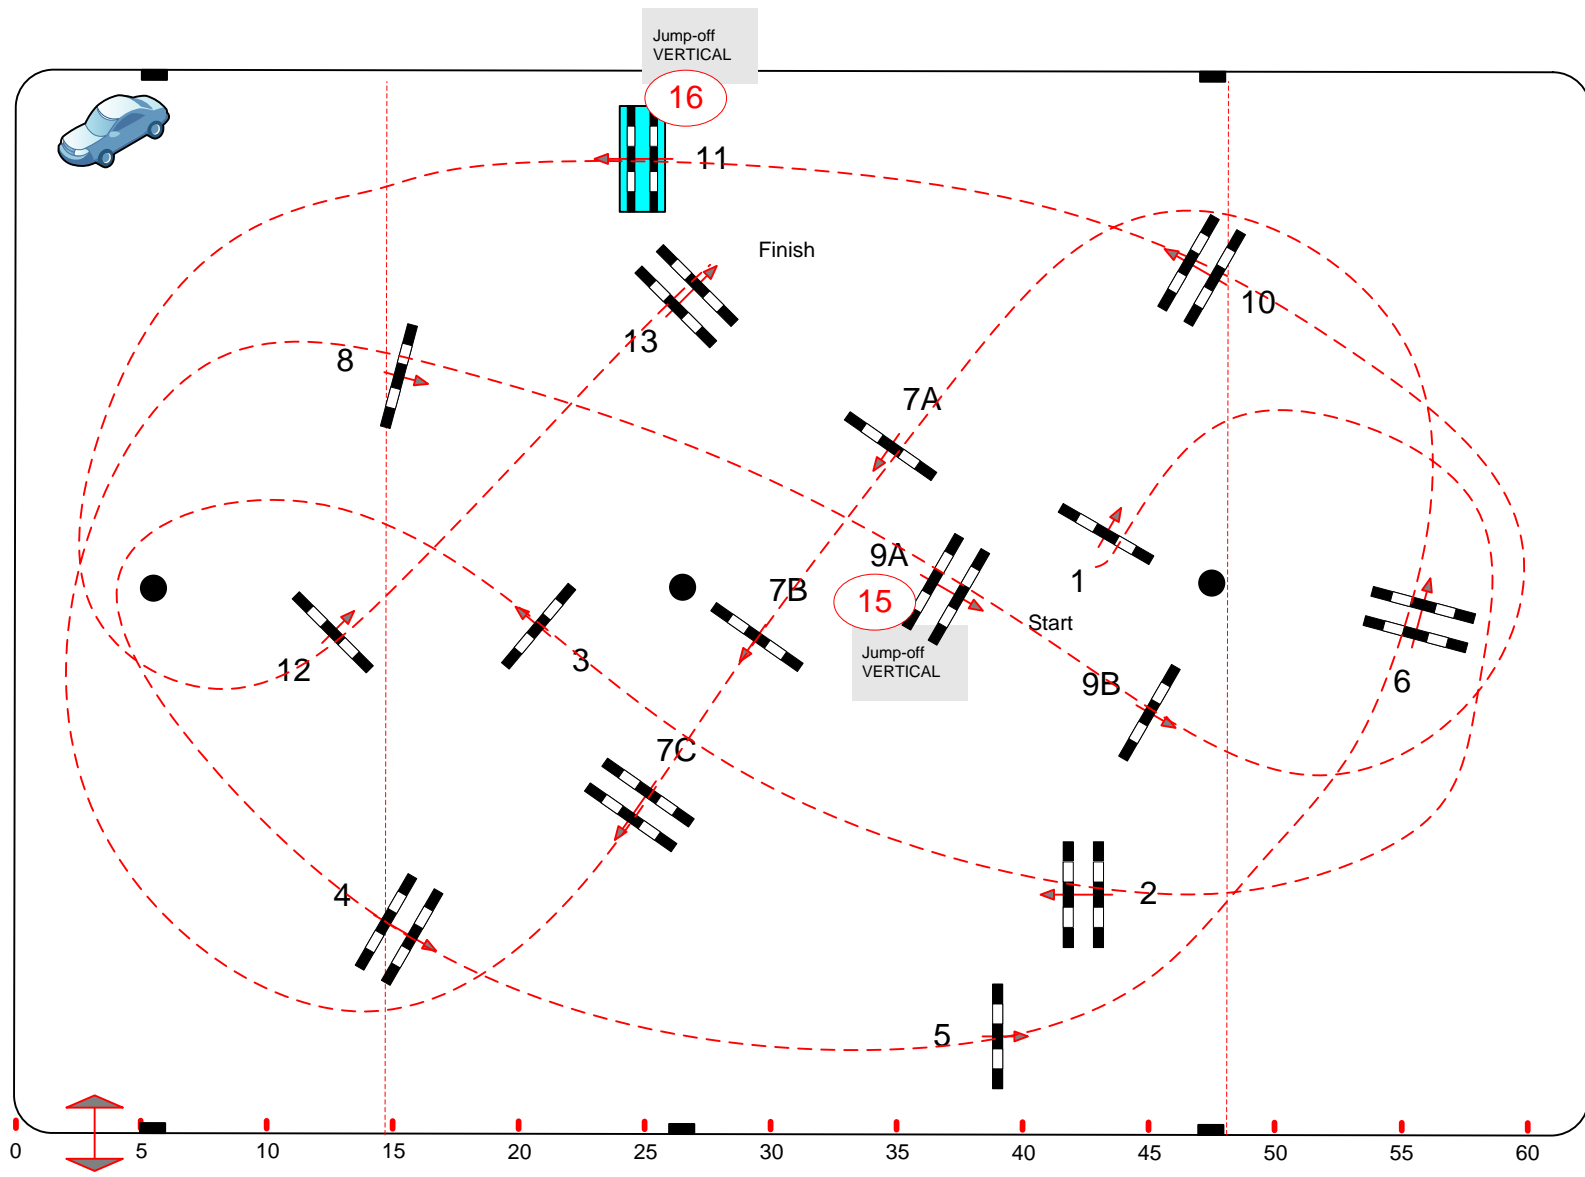

Time allowed: 71 sec

Time limit: 142 sec

Obstacles: 1 TO 13

Efforts: 16

Penalty sec

Closed combination:

1st Jump-off:

Length: 250 m

Time allowed: 43 sec

Time limit: 86 sec

JUMP-OFF
5.6.7BC.8.15.10.16

Frank Van Humbeeck (Bel)

And team

JURY