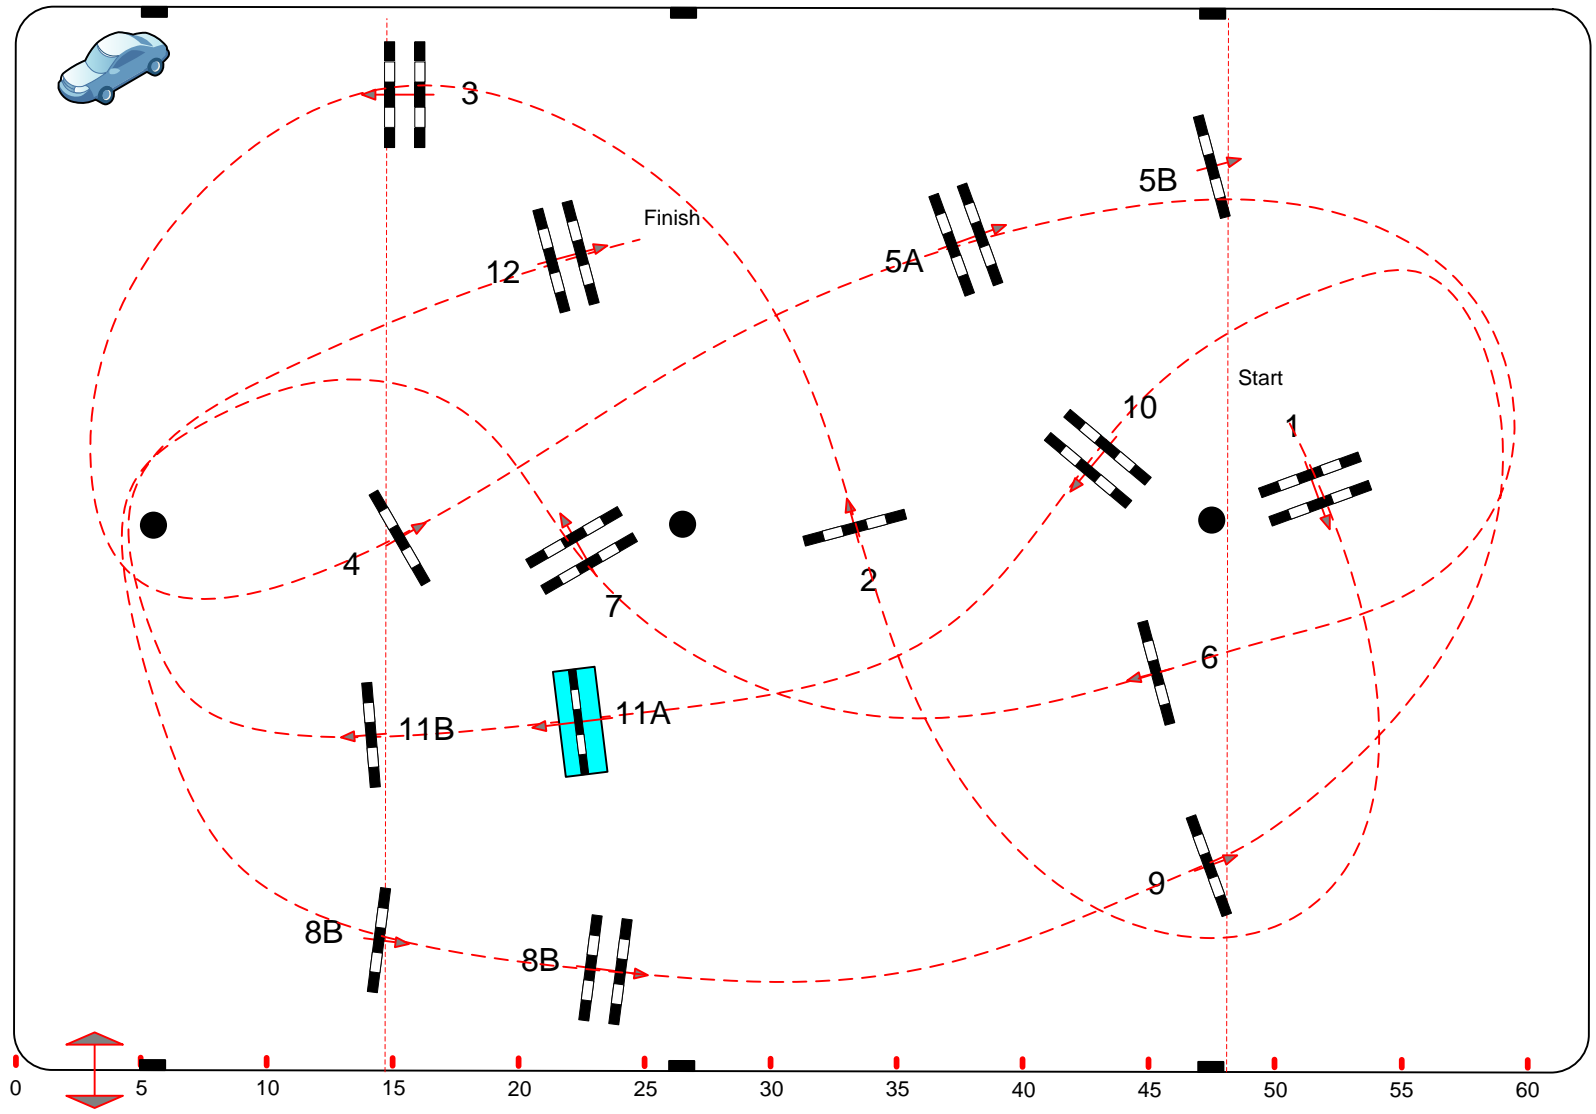

Class No.: 7

LIEGE 2018 CSI ****

CSI 4*

Competition against the clock

samedi 3 novembre 2018

Table: A
National RG:
FEI RG / Art. 238.2.1
Height: 1,50 m

Speed: 350 m/min

Length: 410 m
Time allowed: 71 sec
Time limit: 142 sec

Obstacles: 1 TO 12
Efforts: 15
Penalty sec
Closed combination:

:

Length: 0 m
Time allowed: 0 sec
Time limit: 0 sec

Frank Van Humbeeck (Bel)

And team

JURY