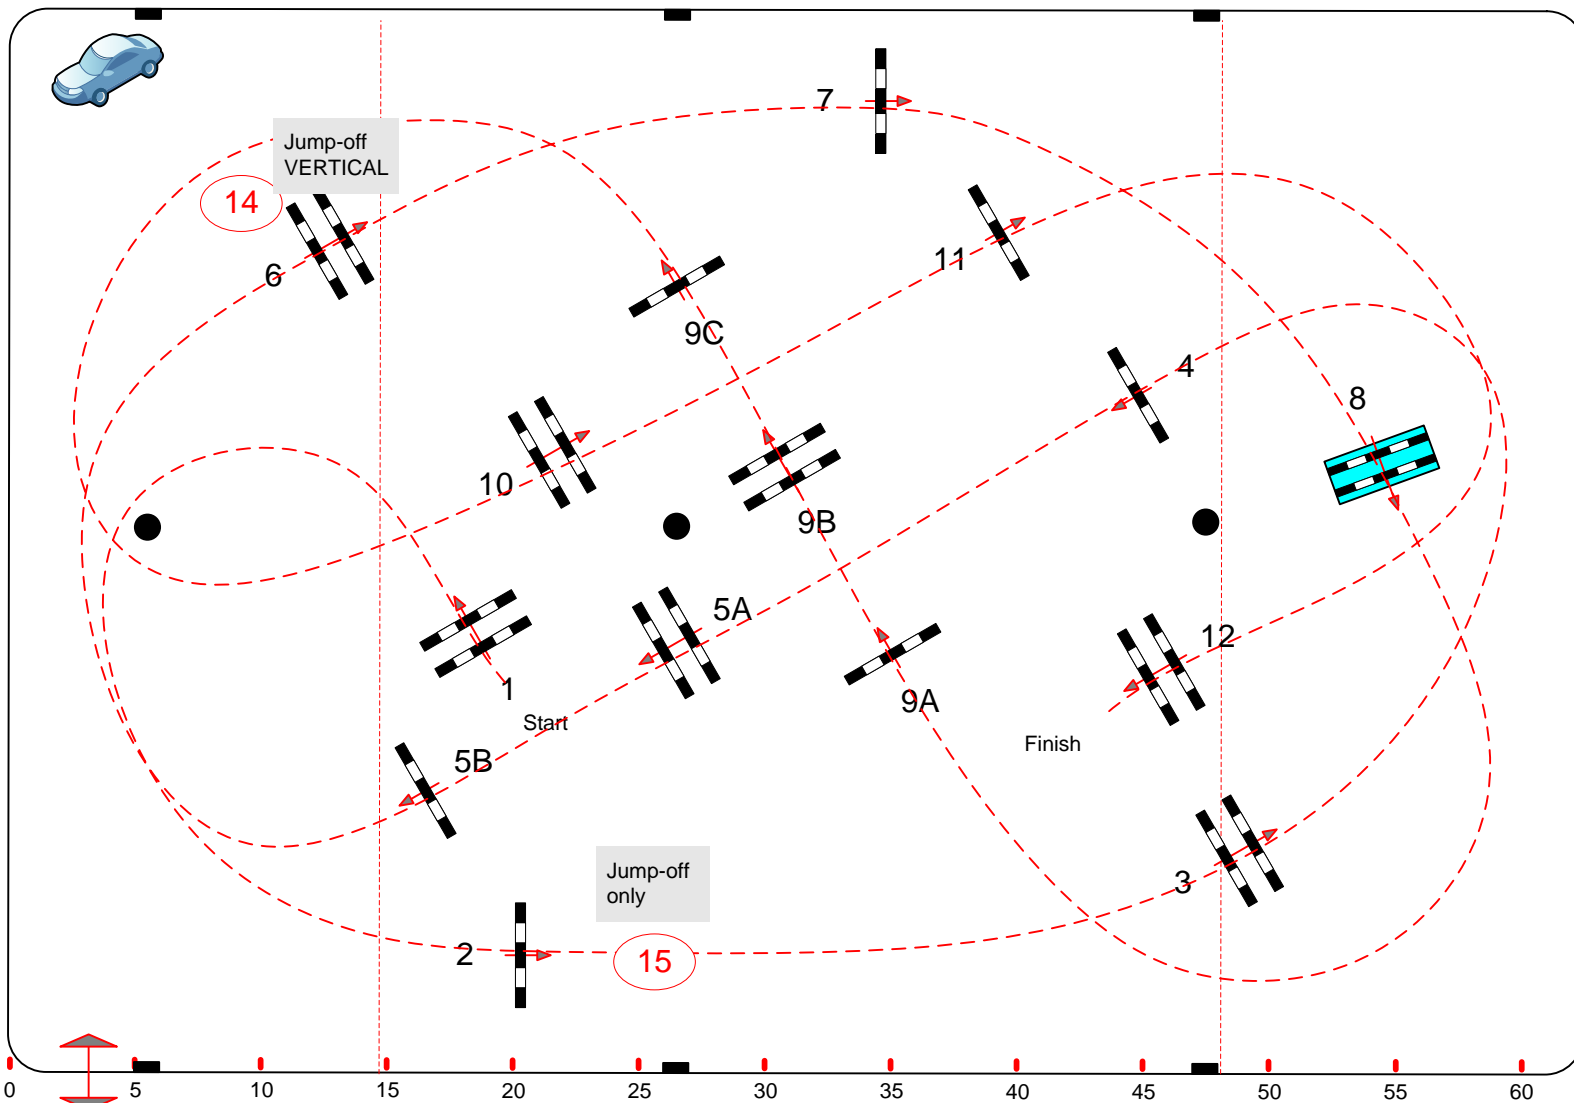

# LIEGE 2018 CSI \*\*\*\*

CSI 4\*

Competition with one jump-off

dimanche 4 novembre 2018

Table: A  
National RG:  
FEI RG / Art. 238.2.2  
Height: 1,60 m

Speed: 350 m/min

Length: 425 m  
Time allowed: 73 sec  
Time limit: 146 sec

Obstacles: 1 TO 12  
Efforts: 15  
Penalty sec  
Closed combination:

1st Jump-off:

Length: 270 m  
Time allowed: 47 sec  
Time limit: 94 sec

**JUMP-OFF**  
**5A.14.7.9BC.10.11.15**

Frank Van Humbeek (Bel)