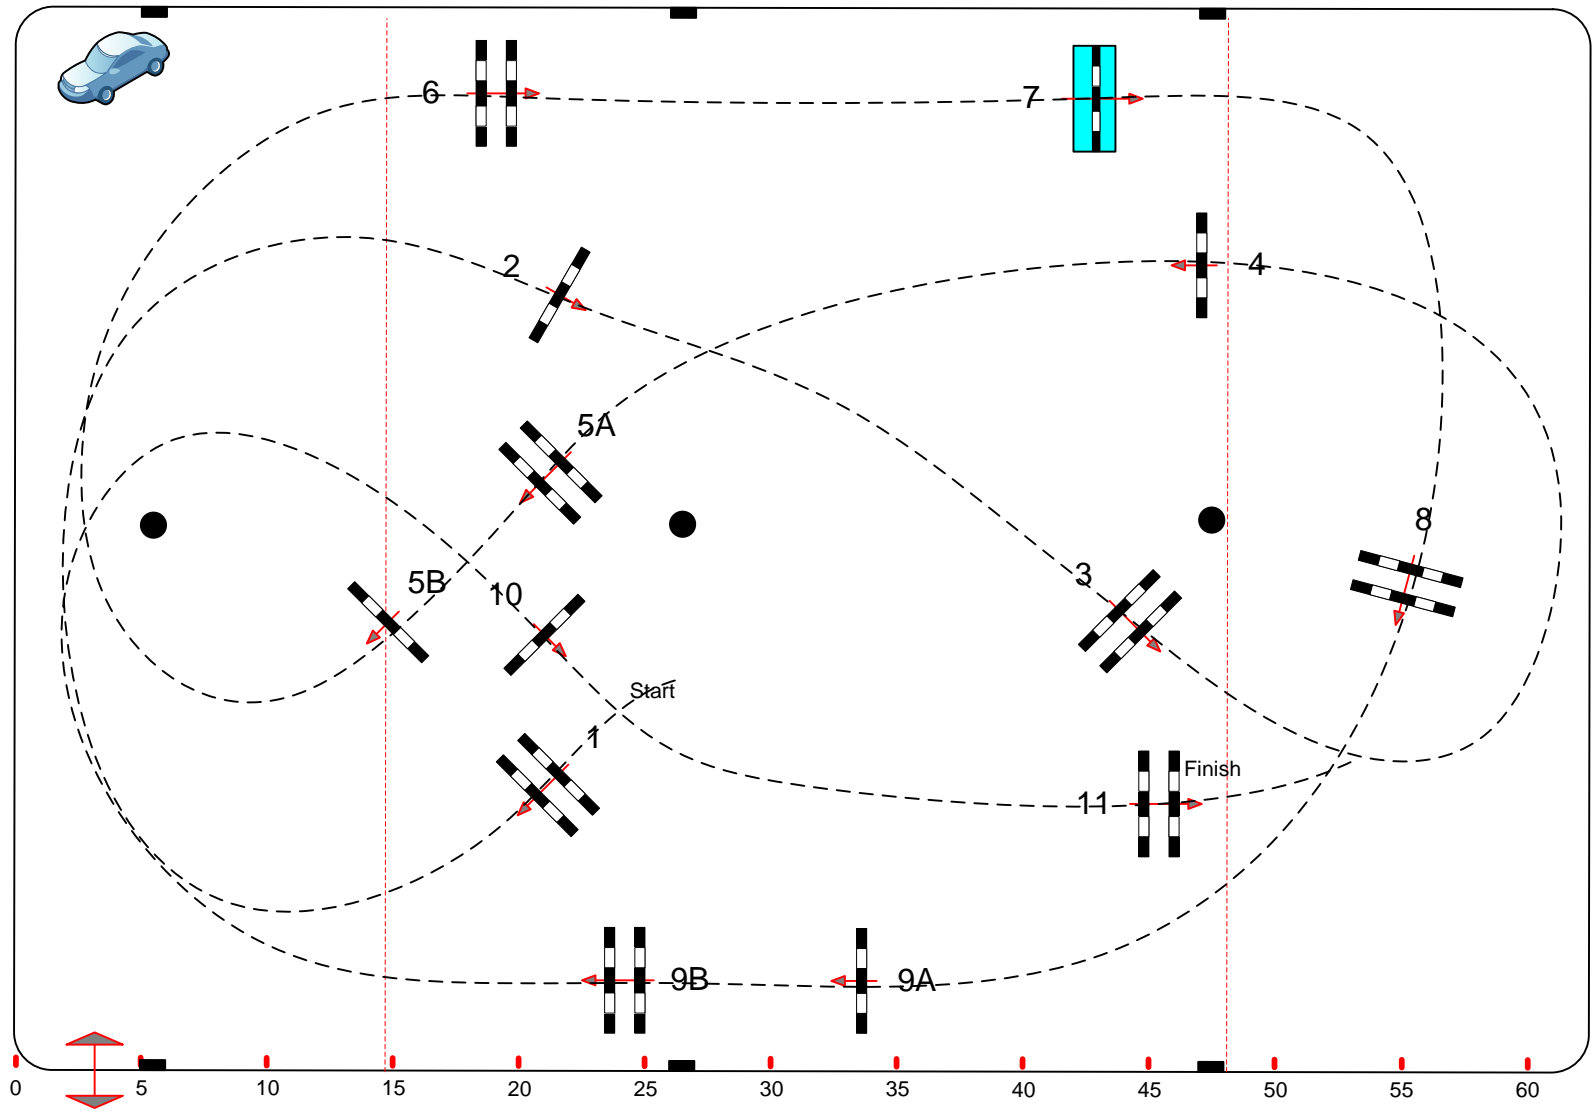

Class No.: A

LIEGE 2018 CSI ****

CSI YH1*

CLEAR ROUND

jeudi 1 novembre 2018

Start: 0:00

Table: A
National RG:
FEI RG / Art. 238.1.1
Height: 1M25(6Y)-1M30(7Y) m

Speed: 350 m/min

Length: 410 m
Time allowed: 71 sec
Time limit: 142 sec

Obstacles: 1 T0 11
Efforts: 13
Penalty sec
Closed combination:

Length: 0 m
Time allowed: 0 sec
Time limit: 0 sec

2nd Jump-off:

Length: 0 m
Time allowed: 0 sec
Time limit: 0 sec