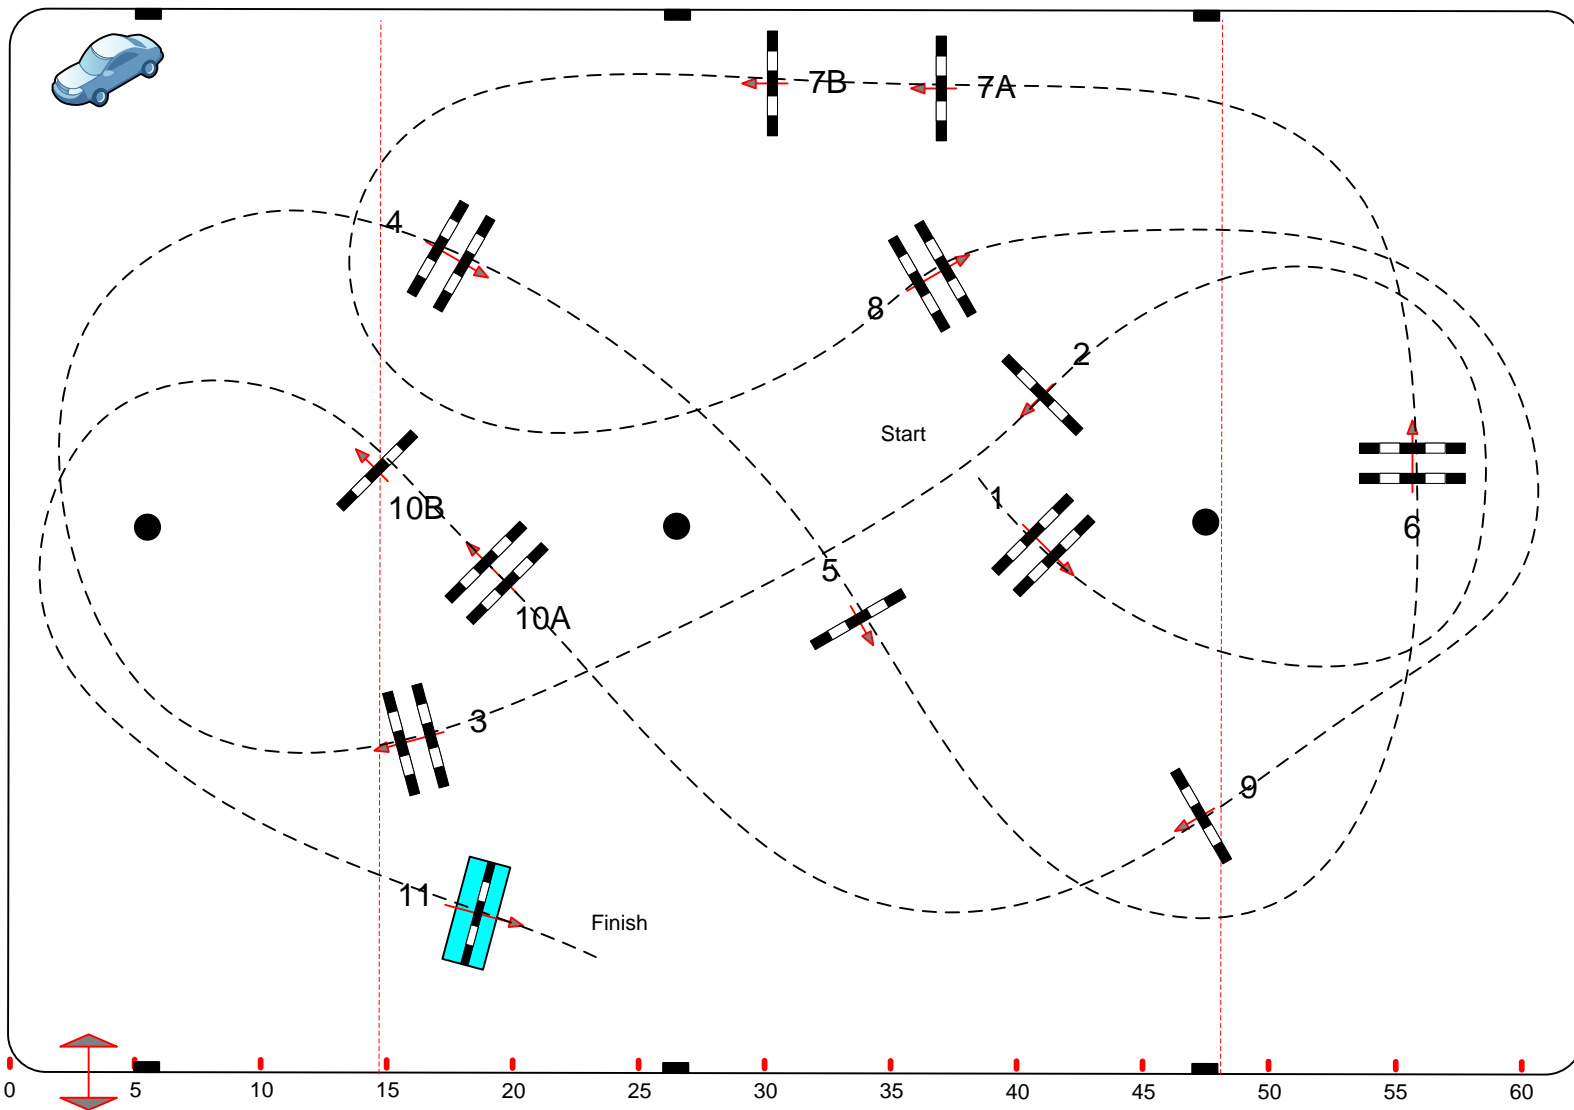

Length: 390 m
Time allowed: 67 sec
Time limit: 134 sec

Obstacles: 1 T0 11
Efforts: 13
Penalty sec
Closed combination:

:

Length: 0 m
Time allowed: 0 sec
Time limit: 0 sec

2nd Jump-off:

Length: 0 m
Time allowed: 0 sec
Time limit: 0 sec