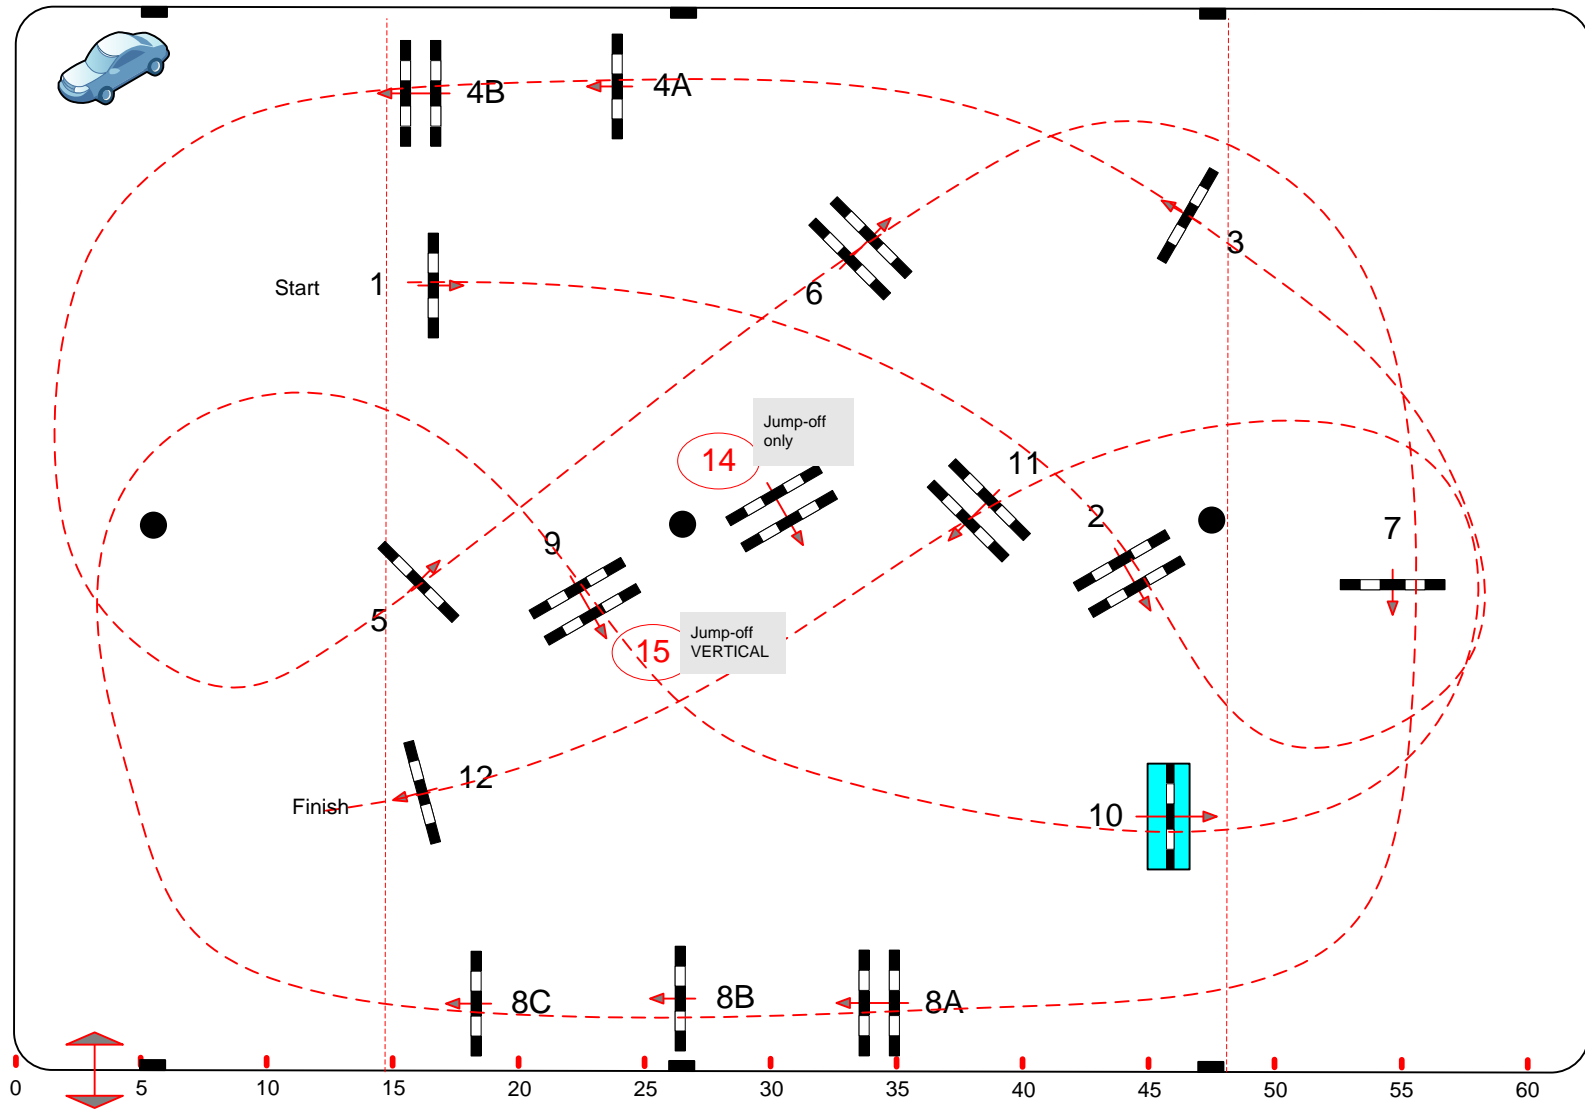

Class No.: II

LIEGE 2018 CSI ****

CSI 1*

Competition with one jump-off

vendredi 2 novembre 2018

Table: A
National RG:
FEI RG / Art. 238.2.2
Height: 1,25 m

Speed: 350 m/min

Length: 400 m
Time allowed: 69 sec
Time limit: 138 sec

Obstacles: 1 TO 12
Efforts: 15
Penalty sec
Closed combination:

1st Jump-off:

Length: 290 m
Time allowed: 50 sec
Time limit: 100 sec

JUMP-OFF
11.12.14.3.4AB.6.15

Frank Van Humbeeck (Bel)

And team

JURY