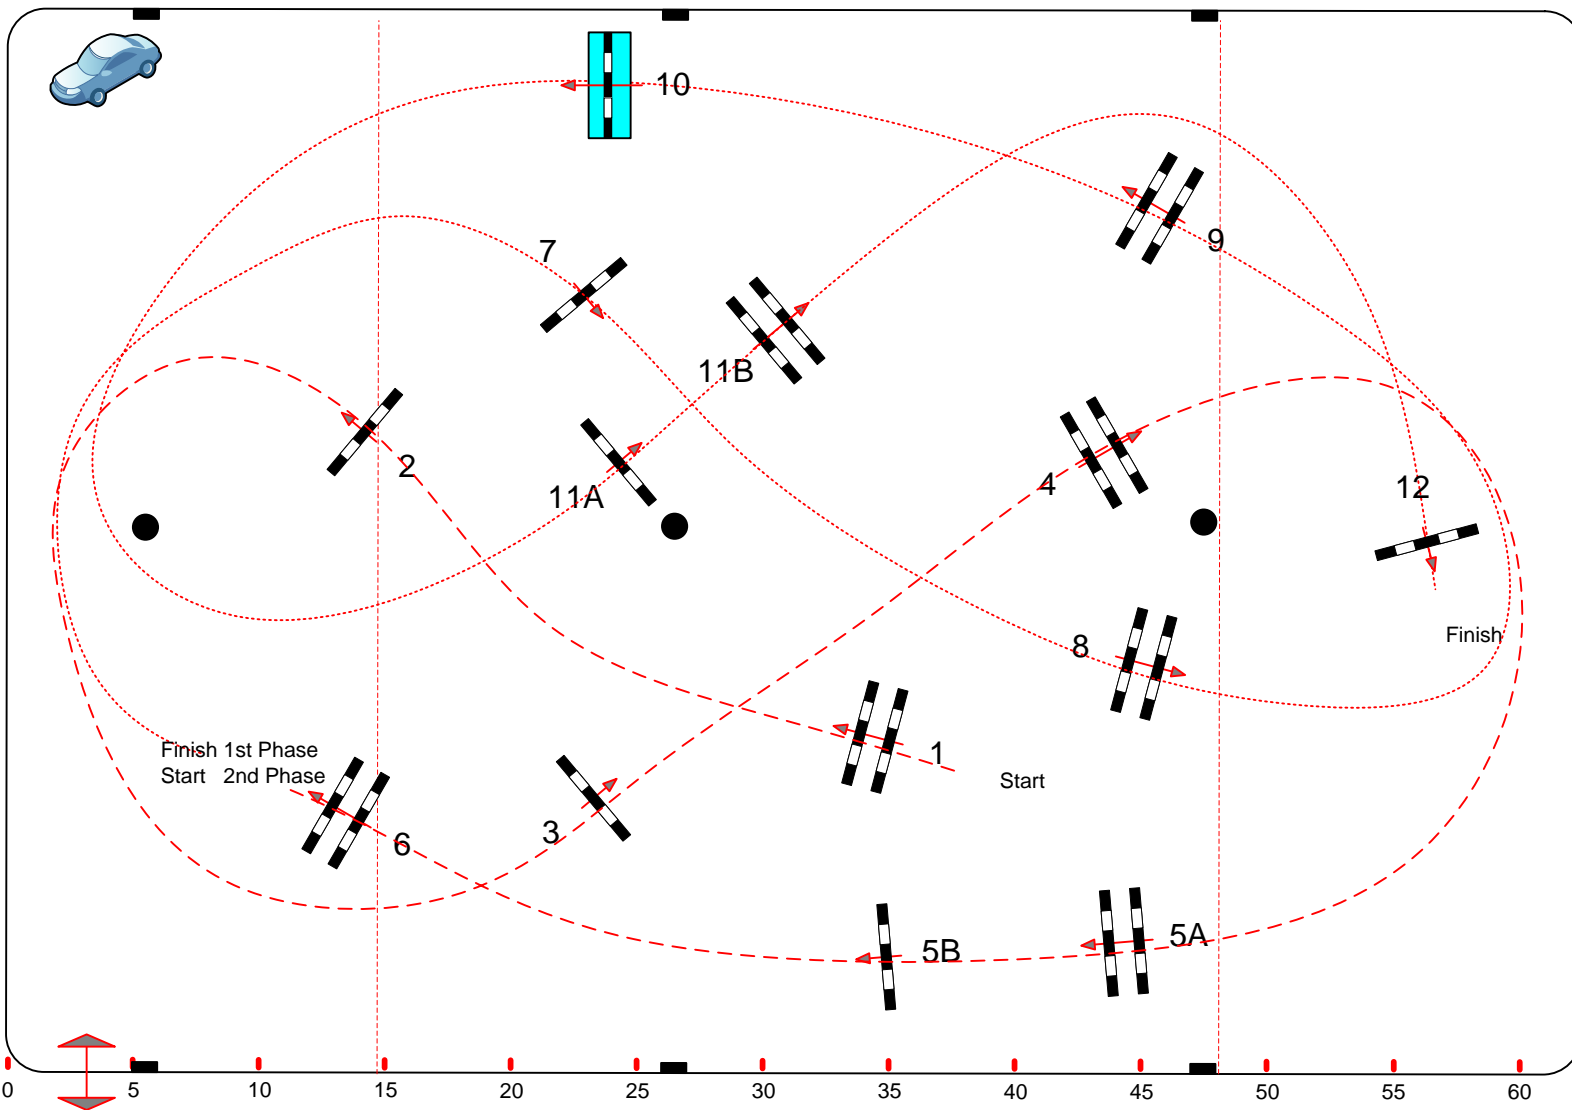

Class No.: III

LIEGE 2018 CSI ****

CSI 1*

Competition in two Phases Special

samedi 3 novembre 2018

Table: A
National RG:
FEI RG / Art. 274.5.6
Height: 1,25 m

Speed: 350 m/min
Length: 200 m
Time allowed: 35 sec
Time limit: 70 sec

Obstacles: 1 TO 6
Efforts: 7
Penalty sec
Closed combination:

2nd Phase:
7 TO 12
Length: 240 m
Time allowed: 42 sec
Time limit: 84 sec

Frank Van Humbeeck (Bel)

And team

JURY