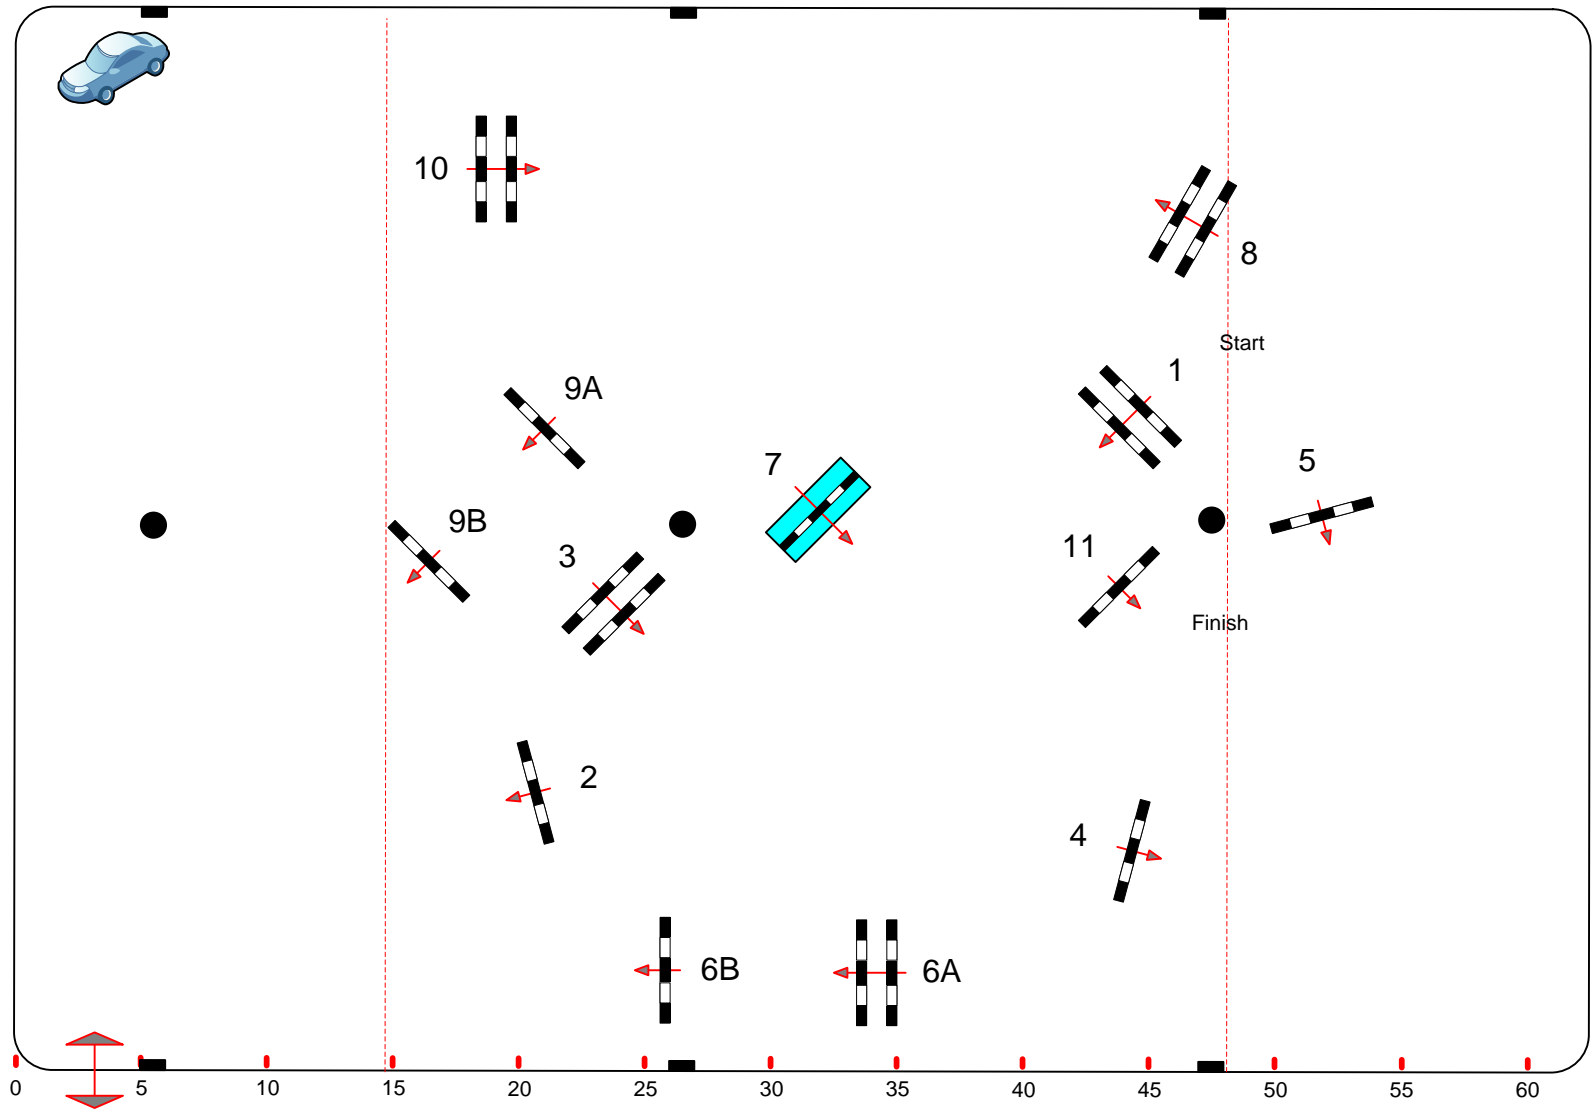

Class No.: IV

LIEGE 2018 CSI ****

CSI 1*

BAR C

samedi 3 novembre 2018

Table: C
National RG:
FEI RG / Art. 239
Height: 1,25/1,30 m

Speed: 350 m/min

120s

Obstacles: 1 TO 11
Efforts: 13
Penalty sec: 4
Closed combination:

Length: 0 m
Time allowed: 0 sec
Time limit: 0 sec

Frank Van Humbeeck (Bel)

And team

JURY