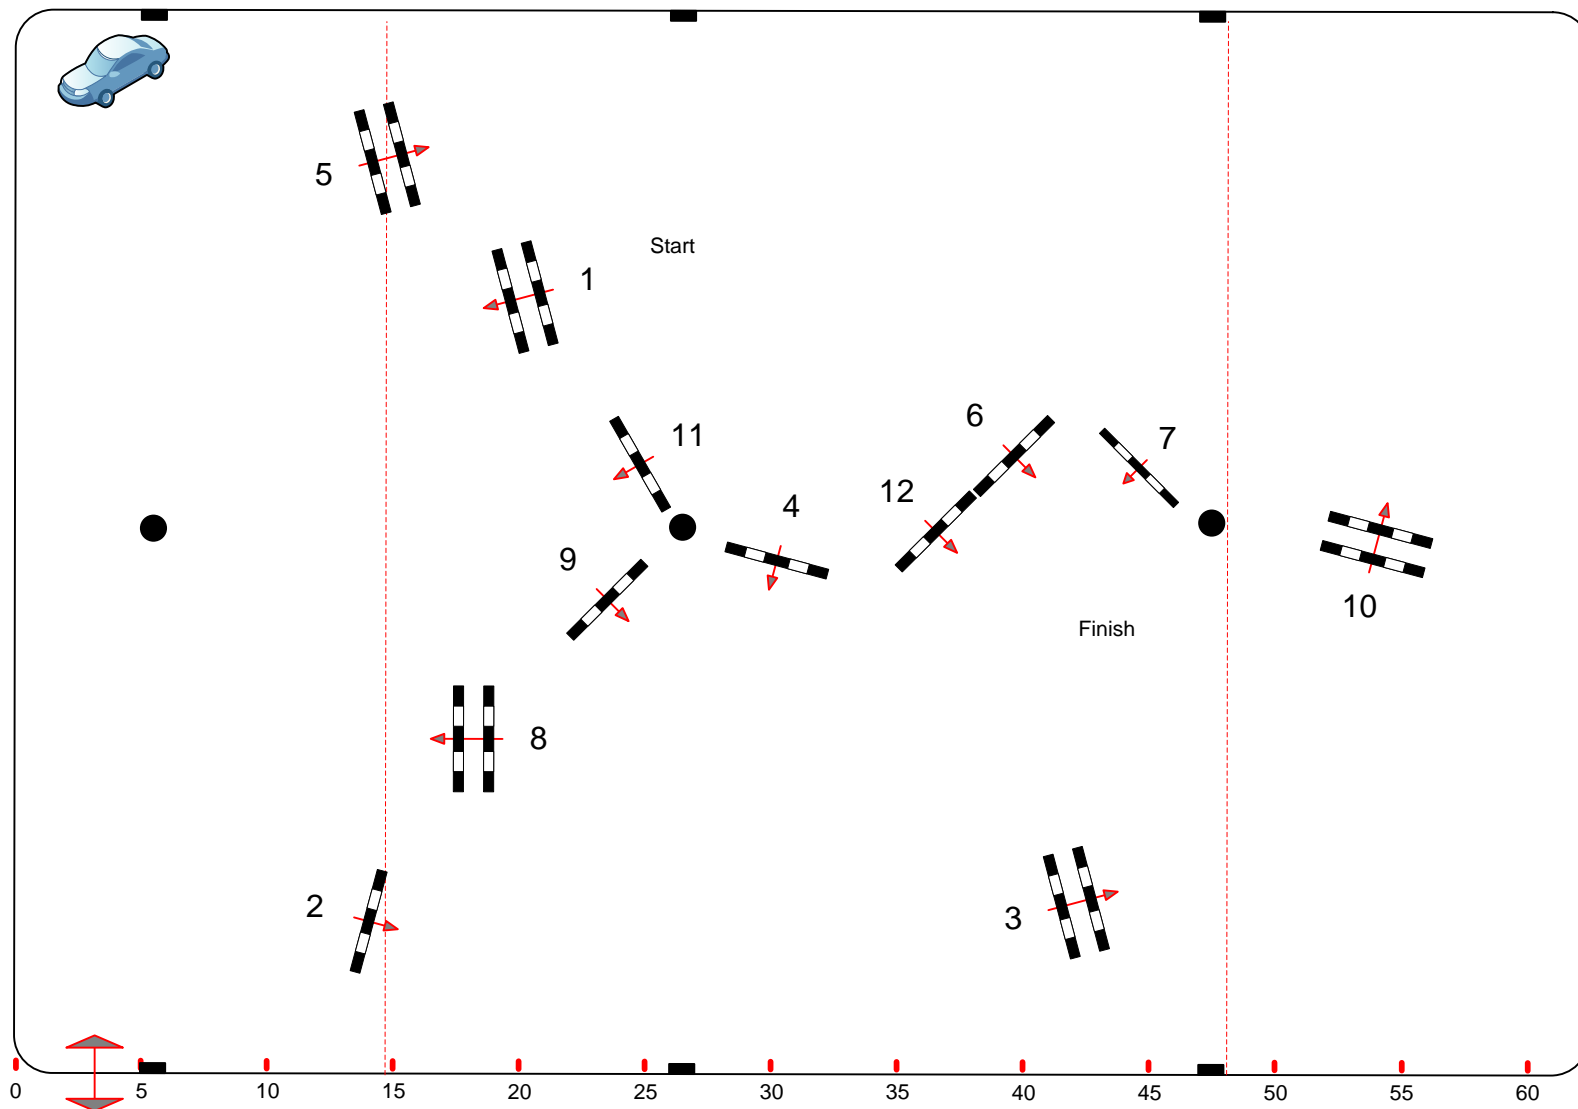

# LIEGE 2018 CSI \*\*\*\*

samedi 3 novembre 2018

Table:  
National RG:  
FEI RG / Art. 239  
Height: 0,90/1,30 m

Speed: 350 m/min

120s

Obstacles: 1 TO 12  
Efforts:  
Penalty sec 4  
Closed combination:

Frank Van Humbeeck (Bel)