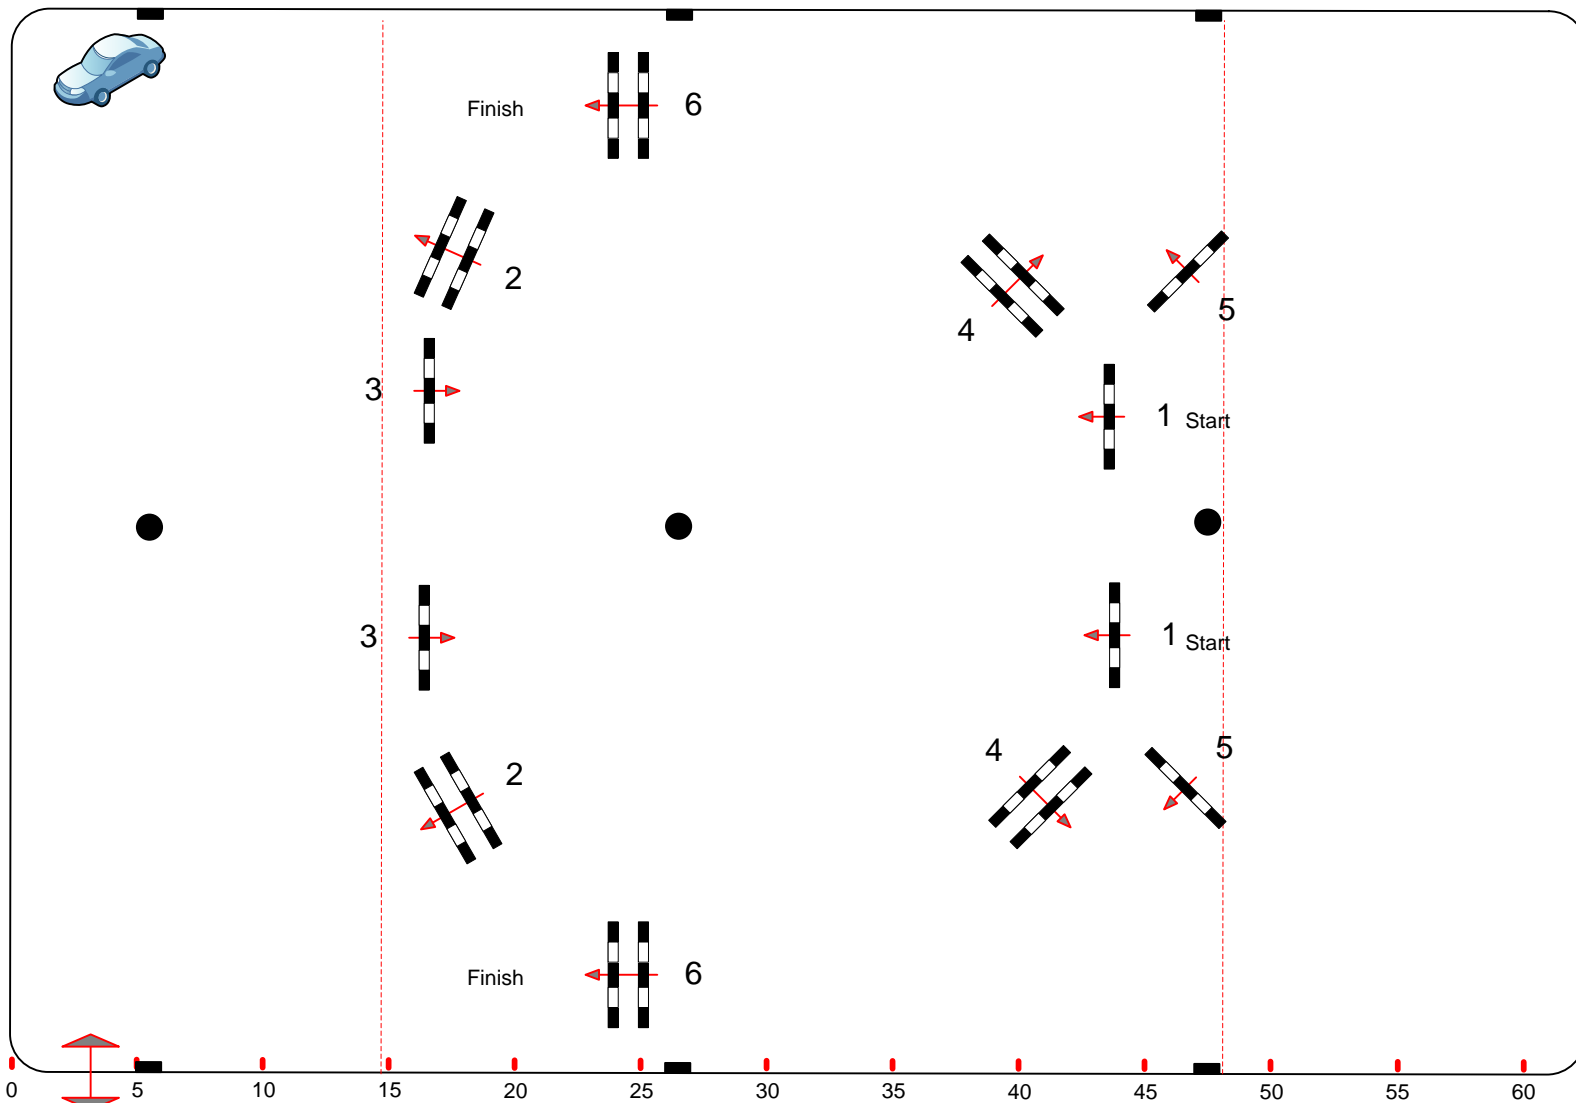

Class No.:

LIEGE 2018 CSI ****

PRIX DU CHAMPION

jeudi 1 novembre 2018

Table: A
National RG:
FEI RG / Art. 238.2.1
Height: 0,90 m

Speed: 350 m/min

Length: 170 m
Time allowed: 30 sec
Time limit: 60 sec

Obstacles: 1 TO 6
Efforts: 6
Penalty sec
Closed combination:

:

Length: 0 m
Time allowed: 0 sec
Time limit: 0 sec

Frank Van Humbeeck (Bel)

And team

JURY