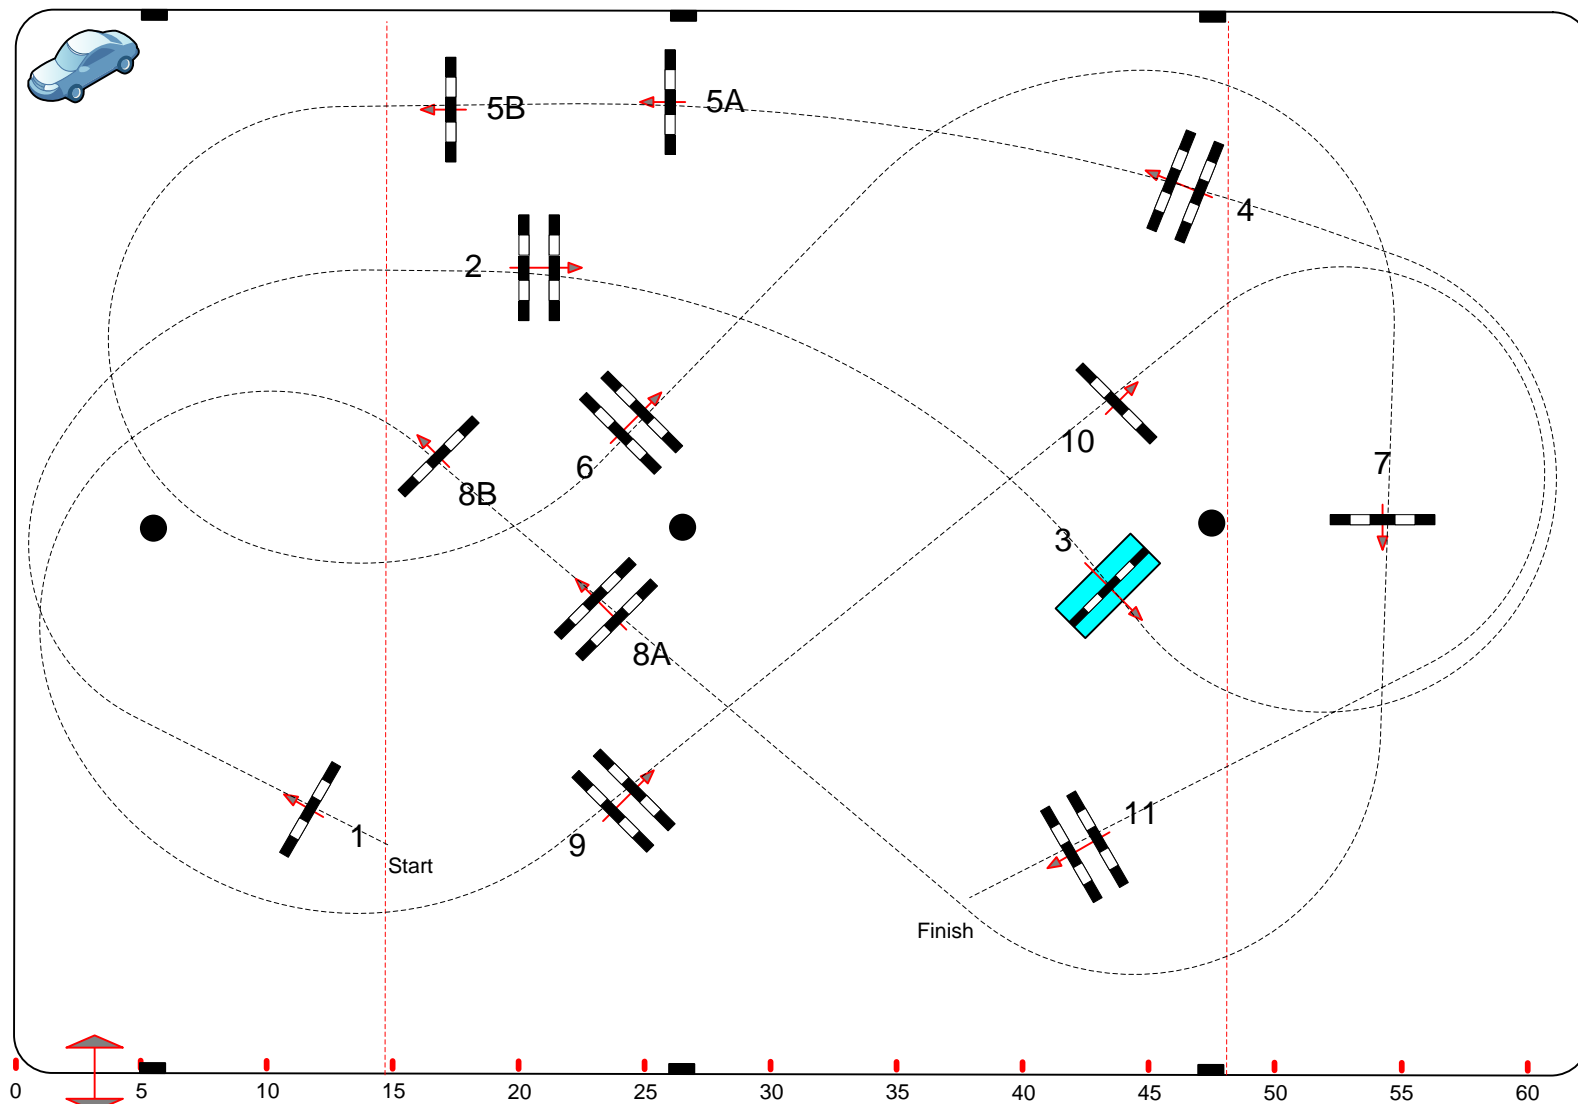

Class No.: 1

LIEGE 2019 CSI ****

CSI 4*

Competition against the clock

jeudi 31 octobre 2019

Table: A
National RG:
FEI RG / Art. 238.2.1
Height: 1,40 m

Speed: 350 m/min

Length: 430 m
Time allowed: 74 sec
Time limit: 148 sec

Obstacles: 1 TO 11
Efforts: 13
Penalty sec
Closed combination:

Frank Van Humbeeck (Bel)

And team

JURY