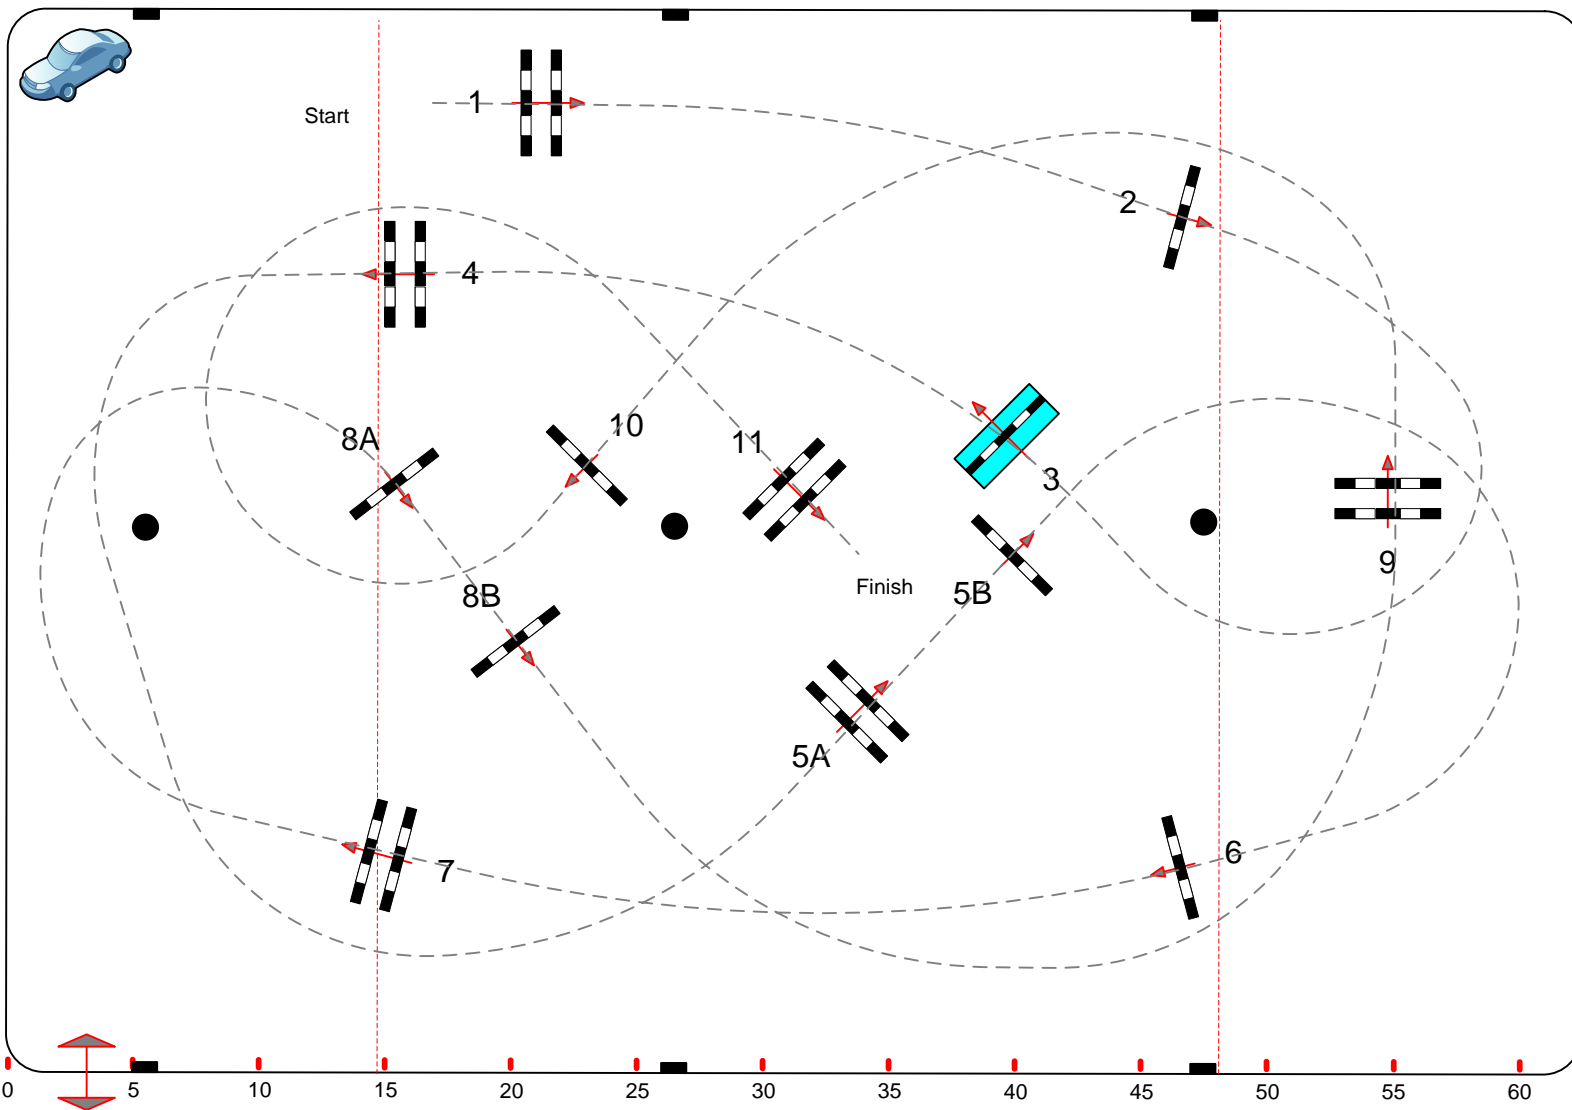

Class No.: 8

LIEGE 2019 CSI ****

CSI 4* Prix Gilson

Competition against the clock

dimanche 3 novembre 2019

Table: A
National RG:
FEI RG / Art. 238.2.1
Height: 1,45 m

Speed: 350 m/min

Length: 430 m
Time allowed: 74 sec
Time limit: 148 sec

Obstacles: 1 TO 11
Efforts: 13
Penalty sec
Closed combination:

Frank Van Humbeeck (Bel)

And team

JURY