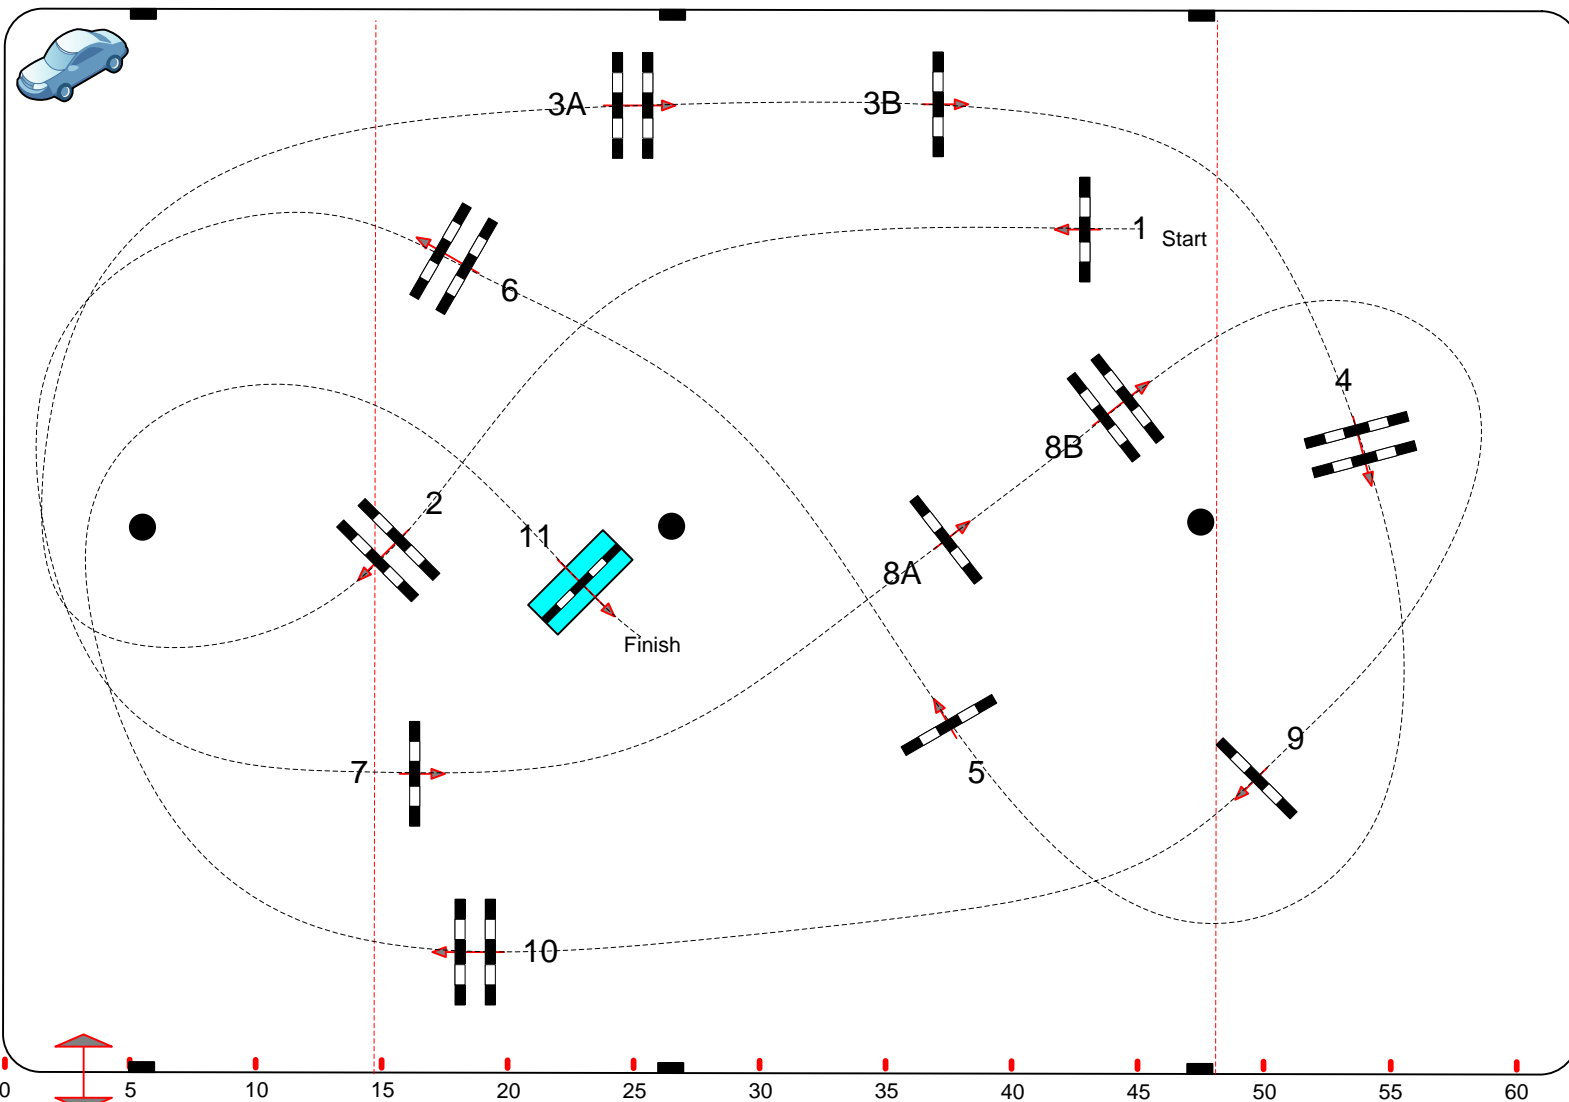

# LIEGE 2019 CSI \*\*\*\*

CSI YH PRIX ZANGERSHEIDE

CLEAR ROUND

jeudi 31 octobre 2019

Table: A  
National RG:  
FEI RG / Art. 238.1.1  
Height: 6Y 1.25 / 7Y 1.30 m

Speed: 350 m/min

Length: 430 m  
Time allowed: 74 sec  
Time limit: 148 sec

Obstacles: 1 TO 11  
Efforts: 13  
Penalty sec  
Closed combination:

Frank Van Humbeeck (Bel)

And team

JURY