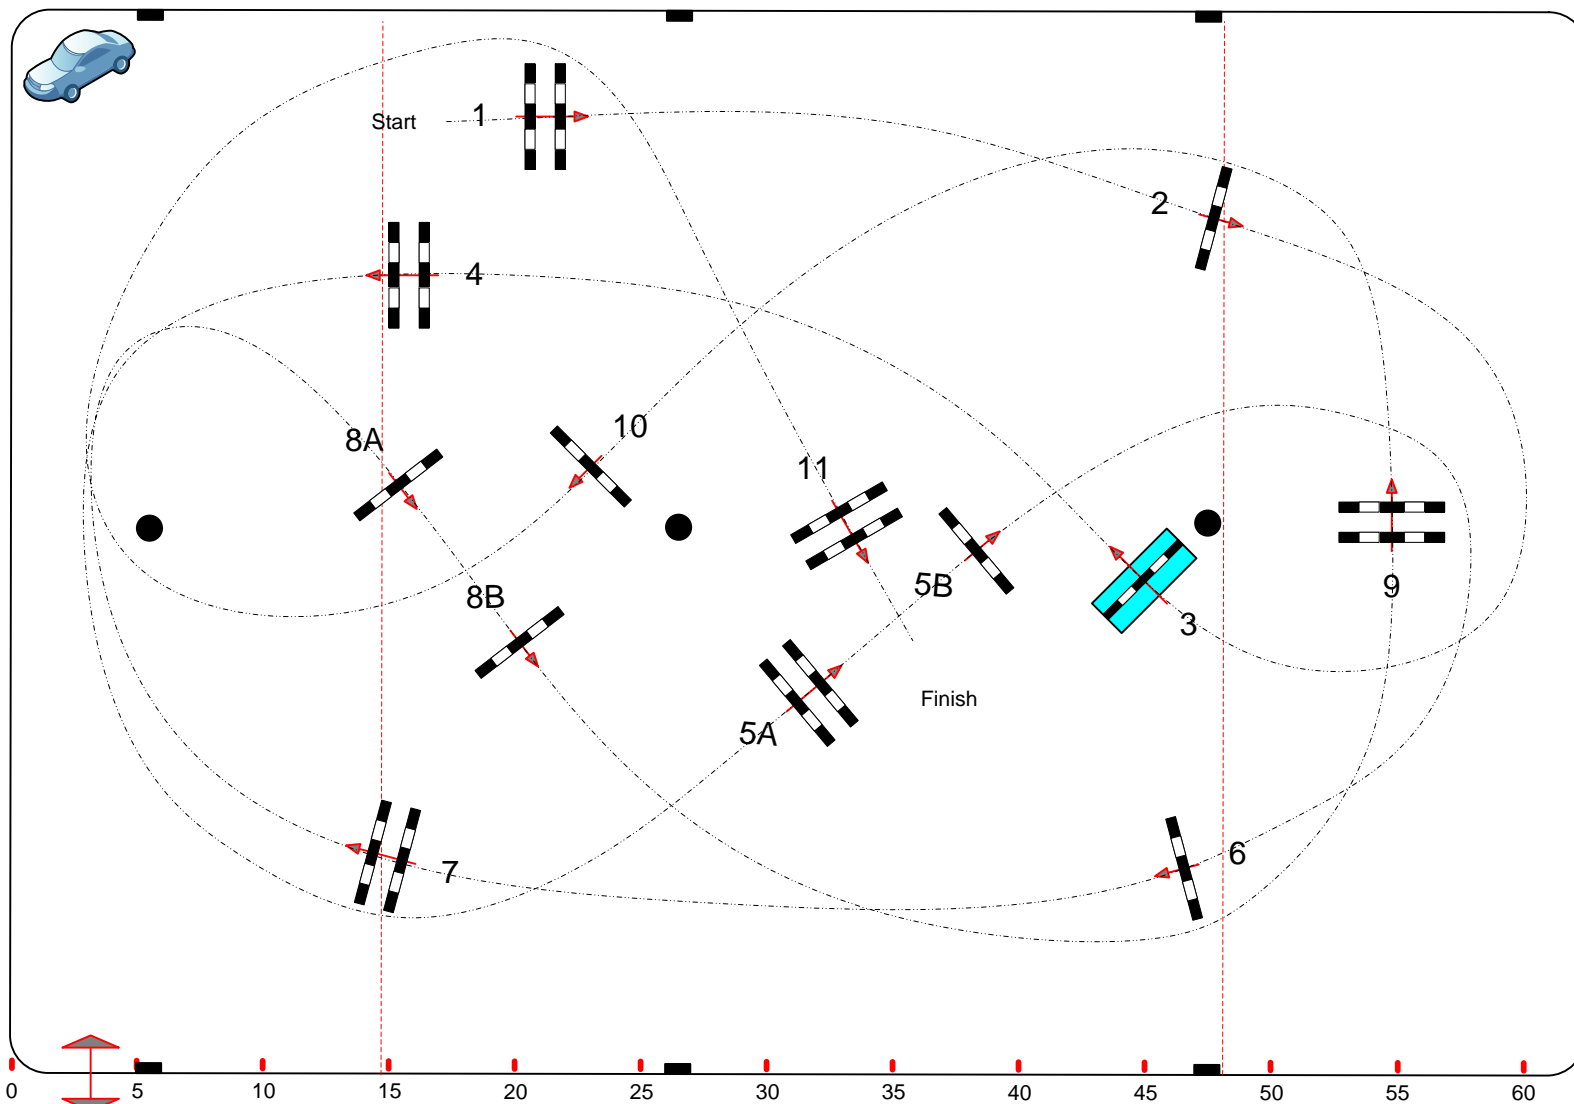

Class No.: I

LIEGE 2019 CSI ****

CSI 1* Prix LEWB

Competition against the clock

jeudi 31 octobre 2019

Table: A
National RG:
FEI RG / Art. 238.2.1
Height: 1,20/1,30 m

Speed: 350 m/min

Length: 430 m
Time allowed: 74 sec
Time limit: 148 sec

Obstacles: 1 TO 11
Efforts: 13
Penalty sec
Closed combination:

Frank Van Humbeeck (Bel)

And team

JURY