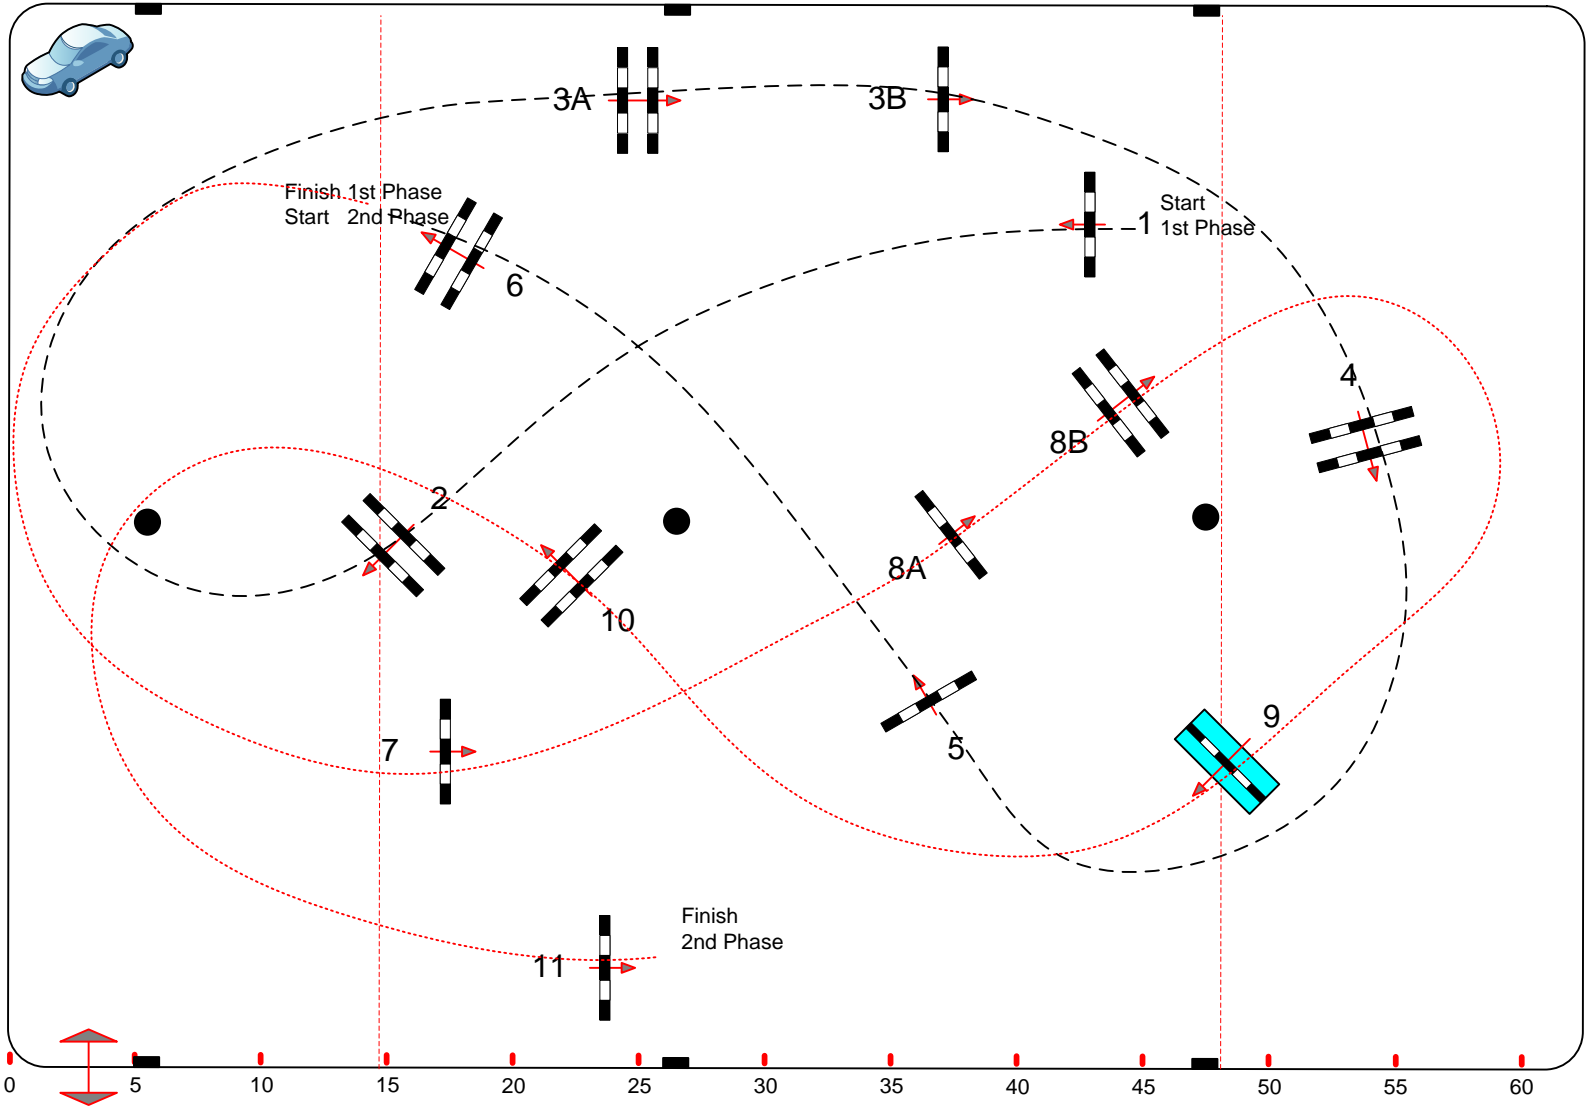

Class No.: III

LIEGE 2019 CSI ****

CSI 1 PRIX LIEGE EXPO

Competition two phases special

samedi 2 novembre 2019

Table: A
National RG:
FEI RG / Art. 274.5.2
Height: 1.25 m

Speed: 350 m/min

Length: 190 m
Time allowed: 33 sec
Time limit: 66 sec

Obstacles: 1 TO 6
Efforts: 7
Penalty sec
Closed combination:

7 TO 11:
Length: 200 m
Time allowed: 35 sec
Time limit: 70 sec

Frank Van Humbeeck (Bel)

And team

JURY