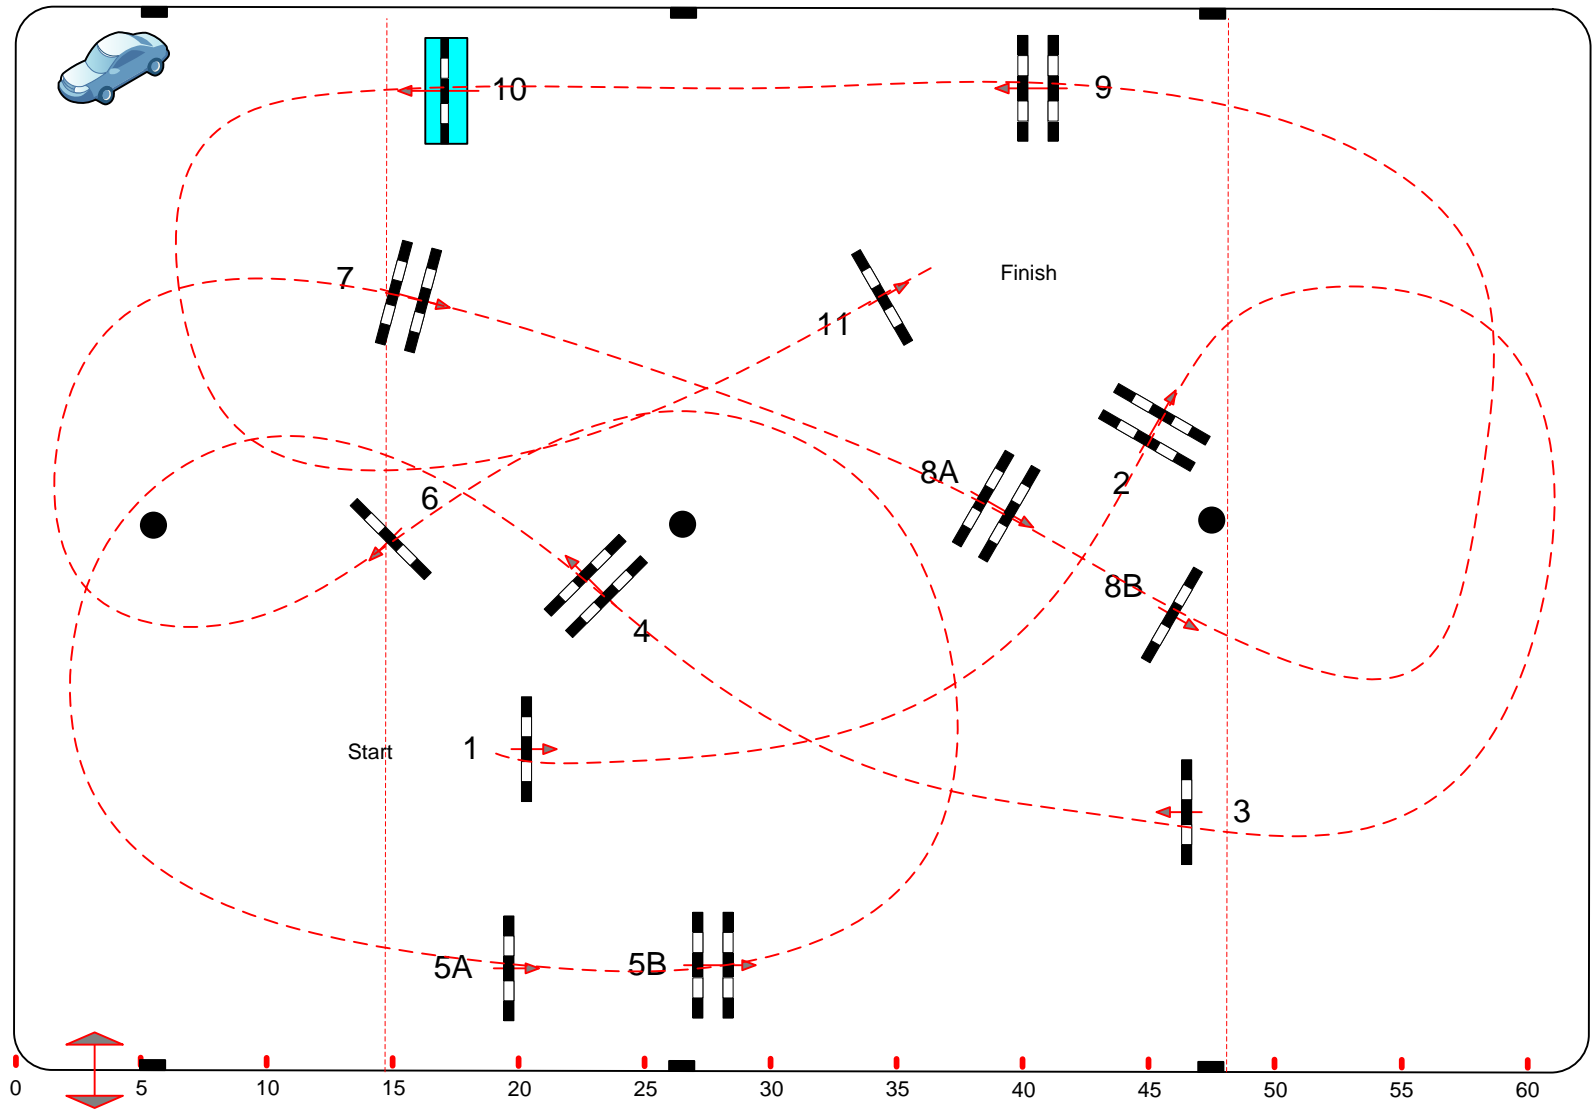

# LIEGE 2018 CSI \*\*\*\*

CSI 4\*

Competition against the clock

jeudi 1 novembre 2018

Table: A  
National RG:  
FEI RG / Art. 238.2.1  
Height: 1M40 m

Speed: 350 m/min

Length: 410 m  
Time allowed: 71 sec  
Time limit: 142 sec

Obstacles: 1 T0 11  
Efforts: 13  
Penalty sec  
Closed combination:

:

Length: 0 m  
Time allowed: 0 sec  
Time limit: 0 sec

Frank Van Humbeeck (Bel)

And team

JURY