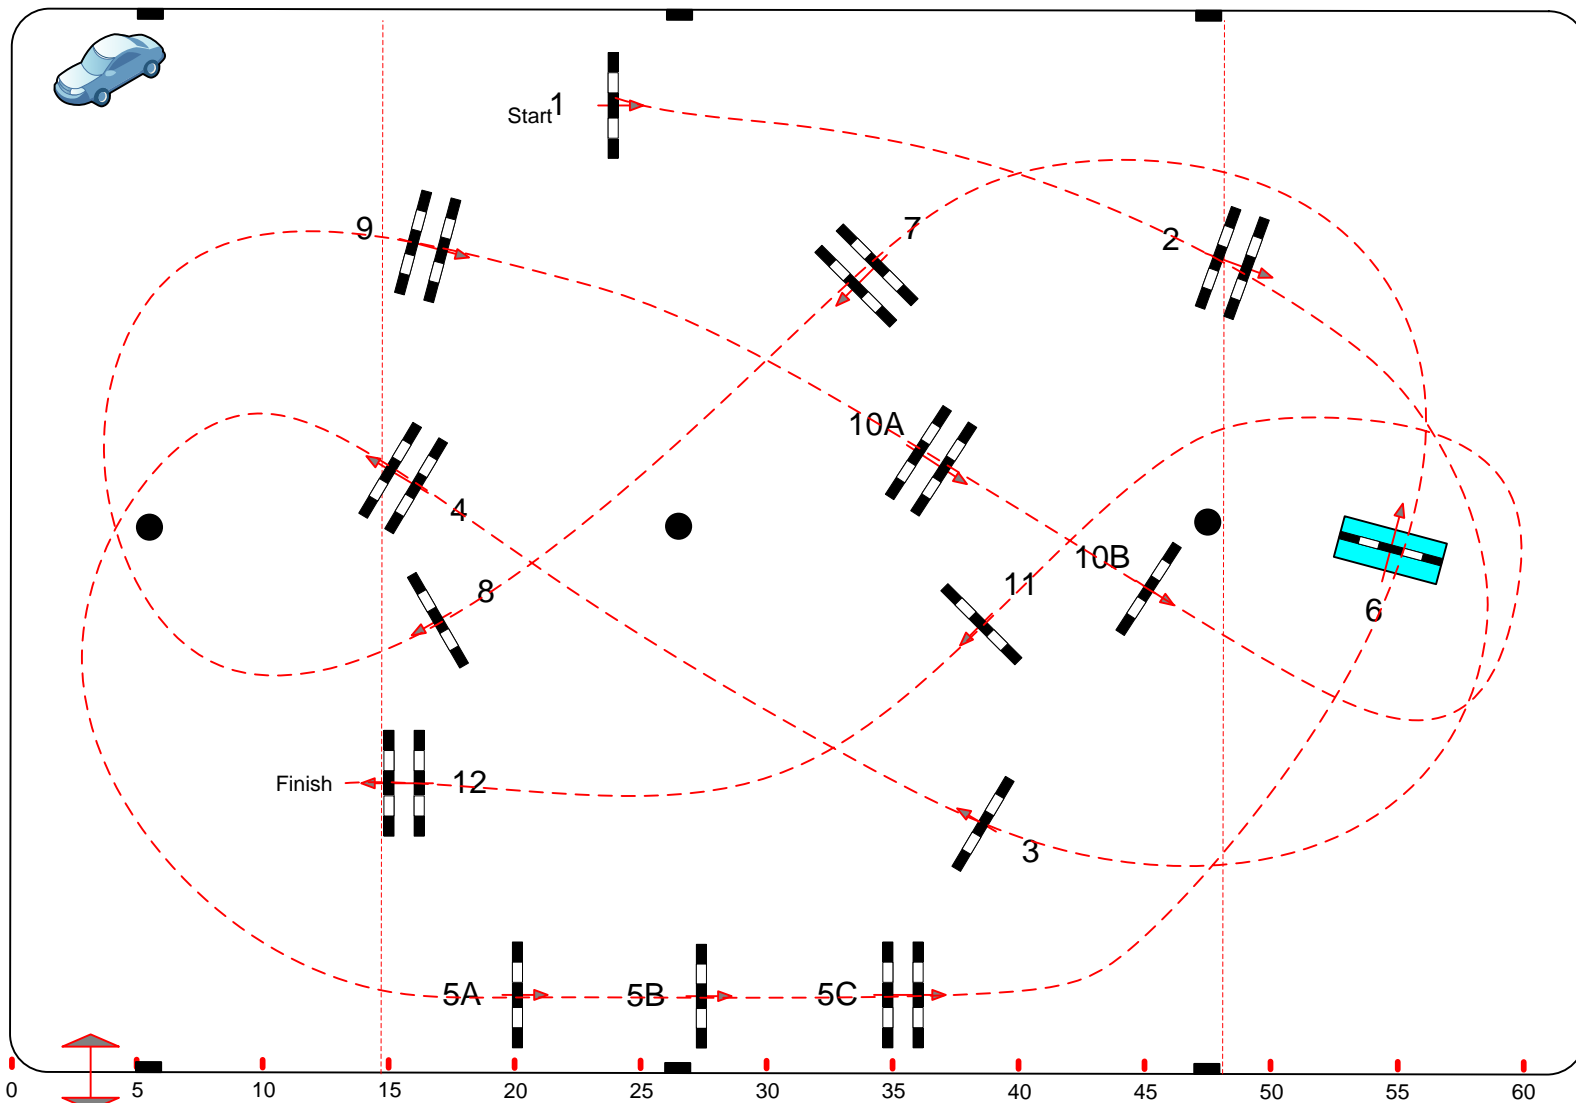

# LIEGE 2018 CSI \*\*\*\*

CSI 4\*

Competition with one jump-off

samedi 3 novembre 2018

Table: A  
National RG:  
FEI RG / Art. 238.2.2  
Height: 1,40 m

Speed: 350 m/min

Length: 400 m  
Time allowed: 69 sec  
Time limit: 138 sec

Obstacles: 1 TO 12  
Efforts: 15  
Penalty sec  
Closed combination:

1st Jump-off:

Length: 250 m  
Time allowed: 43 sec  
Time limit: 86 sec

**JUMP-OFF**  
1.2.3.5BC.11.12.10A

Frank Van Humbeeck (Bel)

And team