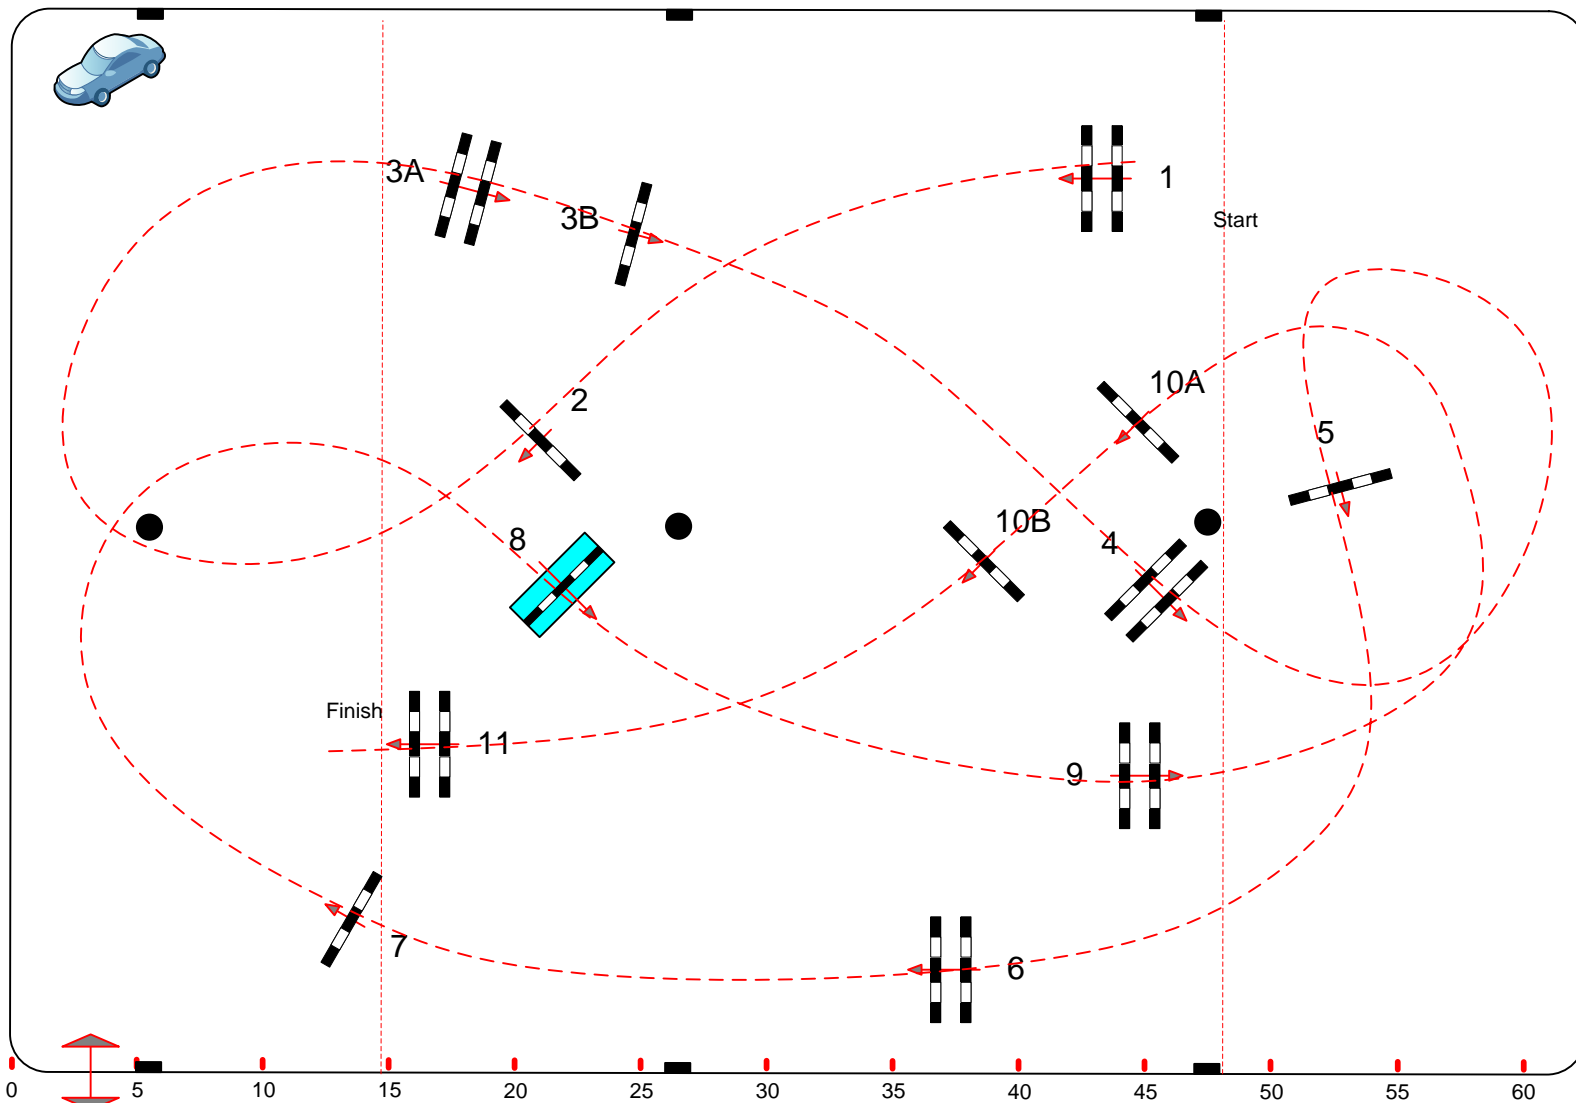

Class No.: 8

LIEGE 2018 CSI ****

CSI 4*

Competition against the clock

dimanche 4 novembre 2018

Table: A
National RG:
FEI RG / Art. 238.2.1
Height: 1,45 m

Speed: 350 m/min

Length: 380 m
Time allowed: 66 sec
Time limit: 132 sec

Obstacles: 1 TO 11
Efforts: 13
Penalty sec
Closed combination:

:
Length: 0 m
Time allowed: 0 sec
Time limit: 0 sec

Frank Van Humbeeck (Bel)

And team