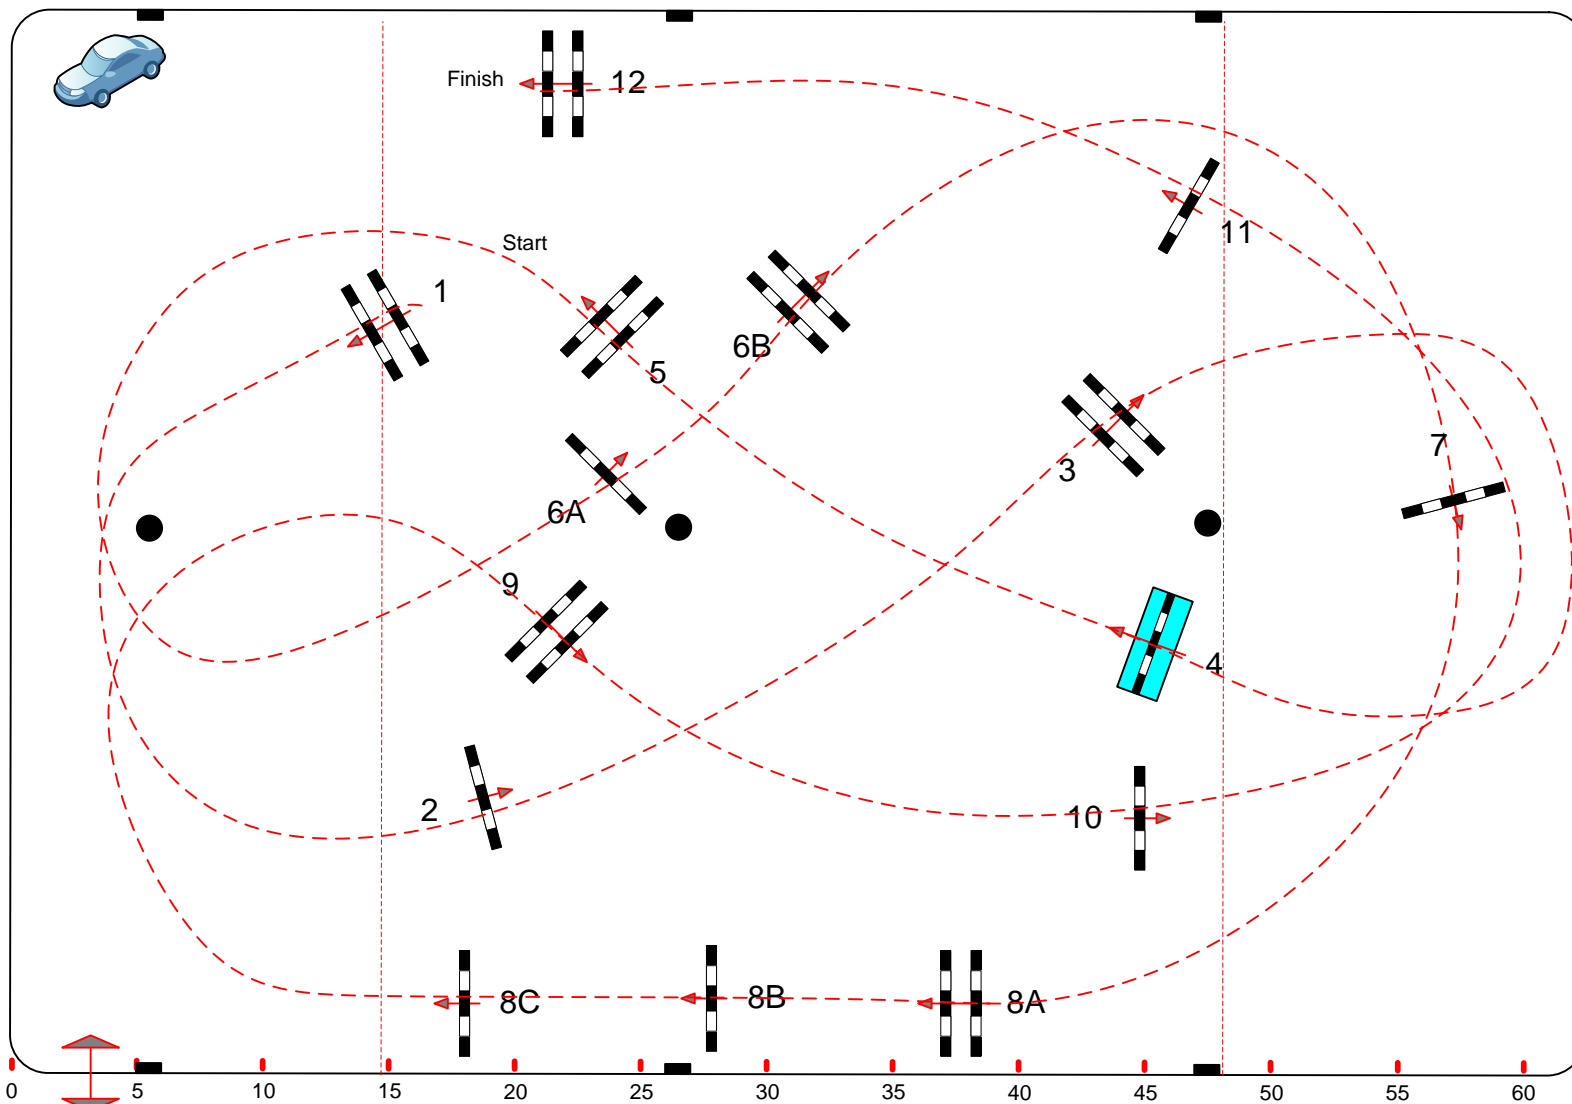

Class No.: C

LIEGE 2018 CSI ****

CSI YH

Competition with one jump-off

samedi 3 novembre 2018

Table: A
National RG:
FEI RG / Art. 238.2.2
Height: 1,25/1,30 m

Speed: 350 m/min

Length: 420 m
Time allowed: 72 sec
Time limit: 144 sec

Obstacles: 1 TO 12
Efforts: 15
Penalty sec
Closed combination:

1st Jump-off:

Length: 250 m
Time allowed: 43 sec
Time limit: 86 sec

JUMP-OFF
11.12.6B.7.8AB.9.10

Frank Van Humbeeck (Bel)

And team

JURY