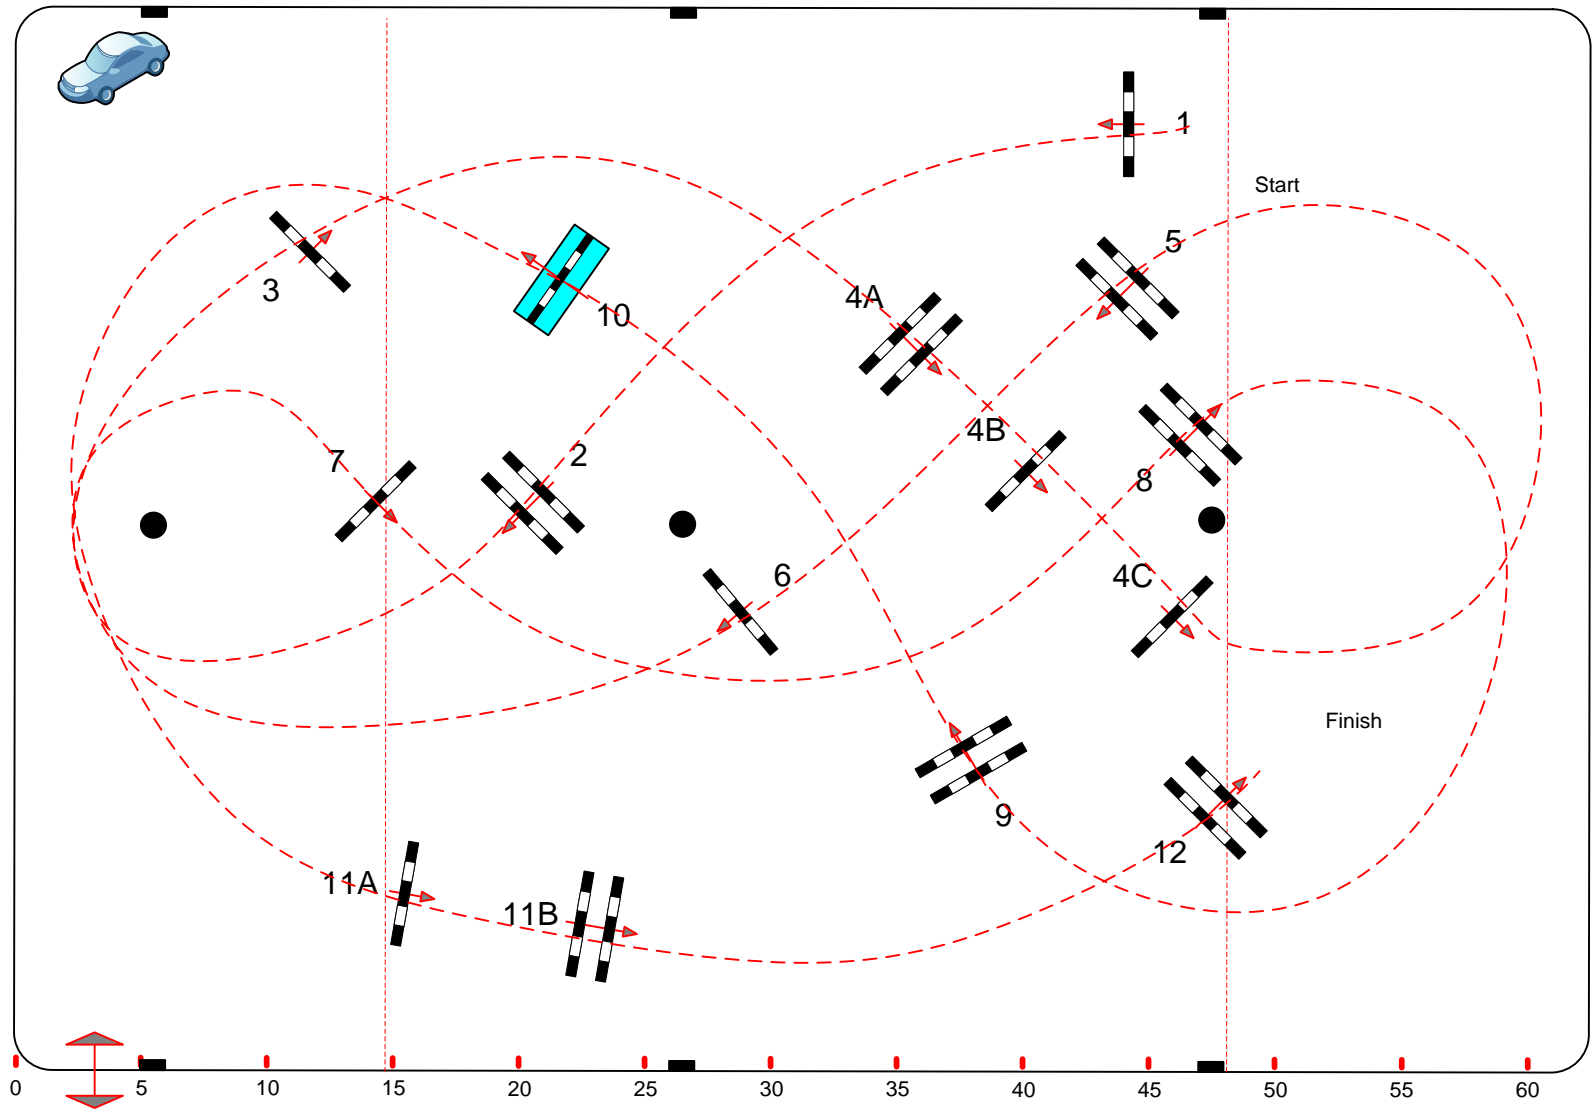

Class No.: V

LIEGE 2018 CSI ****

CSI 1*

Competition with one jump-off

dimanche 4 novembre 2018

Table: A
National RG:
FEI RG / Art. 238.2.2
Height: 1,35 m

Speed: 350 m/min

Length: 420 m
Time allowed: 72 sec
Time limit: 144 sec

Obstacles: 1 TO 12
Efforts: 15
Penalty sec
Closed combination:

1st Jump-off:
Length: 260 m
Time allowed: 45 sec
Time limit: 90 sec

JUMP-OFF
1.2.7.8.9.11AB.12

Frank Van Humbeeck (Bel)

And team

JURY